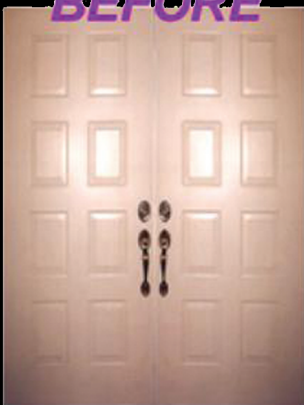

Beautify your home with...

IMAGES ON GLASS

BEFORE

AFTER

Convert an ordinary door to a work of art!

We etch any existing glass, window, or mirror in any design. We even convert skylights, transoms, shower doors, patio sliding doors and much more to gorgeous etched glass! Add a new dramatic, luxurious look to any room of your home with our etched glass designs created by experienced artisans. - We also work with designers -

For existing metal or fiberglass doors!
Miami-Dade county approved Hurricane Impact Glass Inserts

IMAGES ON GLASS

A family owned & operated company since 1983

Palm Beach 561-375-6778

Broward 954-971-0127

www.imagesonglass.com