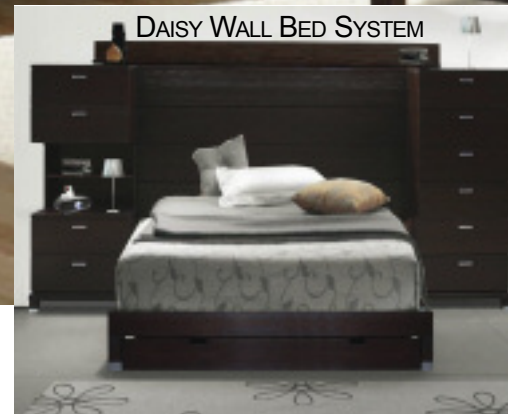

Visit our quaint shop for the finest selection of beds from contemporary to traditional and transitional styles. Also, mattresses, unique daybeds, sleeper sofas, futons, & furniture & unique accessories.

- DESIGNERS WELCOME -

The BedPost

AN ECLECTIC COLLECTION OF CONTEMPORARY, TRANSITIONAL, & TRADITIONAL STYLE HOME FURNISHINGS FOR EVERY ROOM.

3001 NE 6th Avenue, Ft. Lauderdale
954.564.5100
www.thebedpost.com