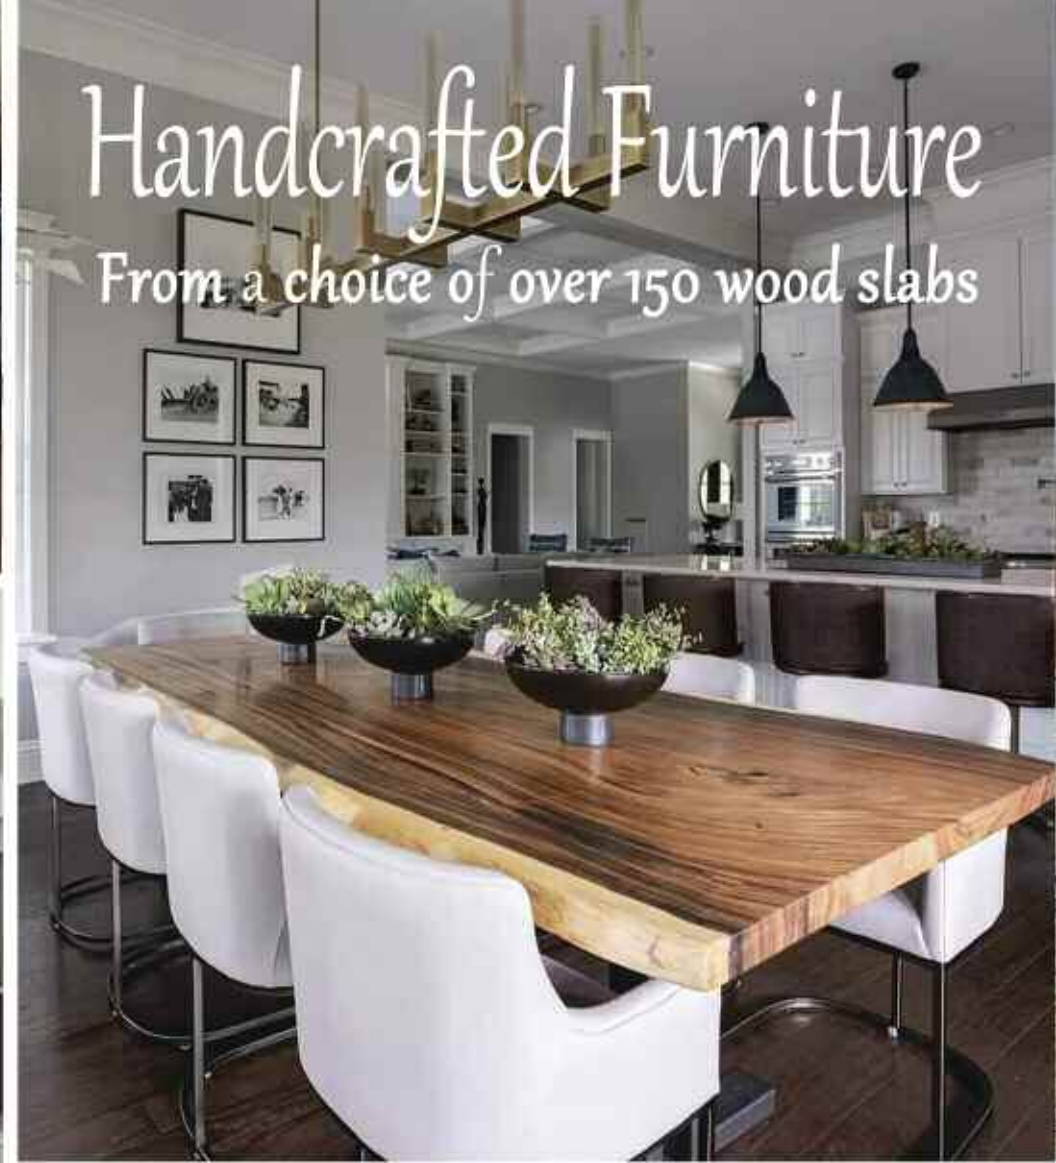

Remodel | Renovate | Restore

SHOWROOM: 7365 W. Sample Rd., Coral Springs | 754.280.4270 | onehomeanddecor.com

Handcrafted Furniture

From a choice of over 150 wood slabs

Custom made, live edge slabs built to your specifications. We will transform these slabs into show pieces that you will enjoy for years to come. Stop by today!