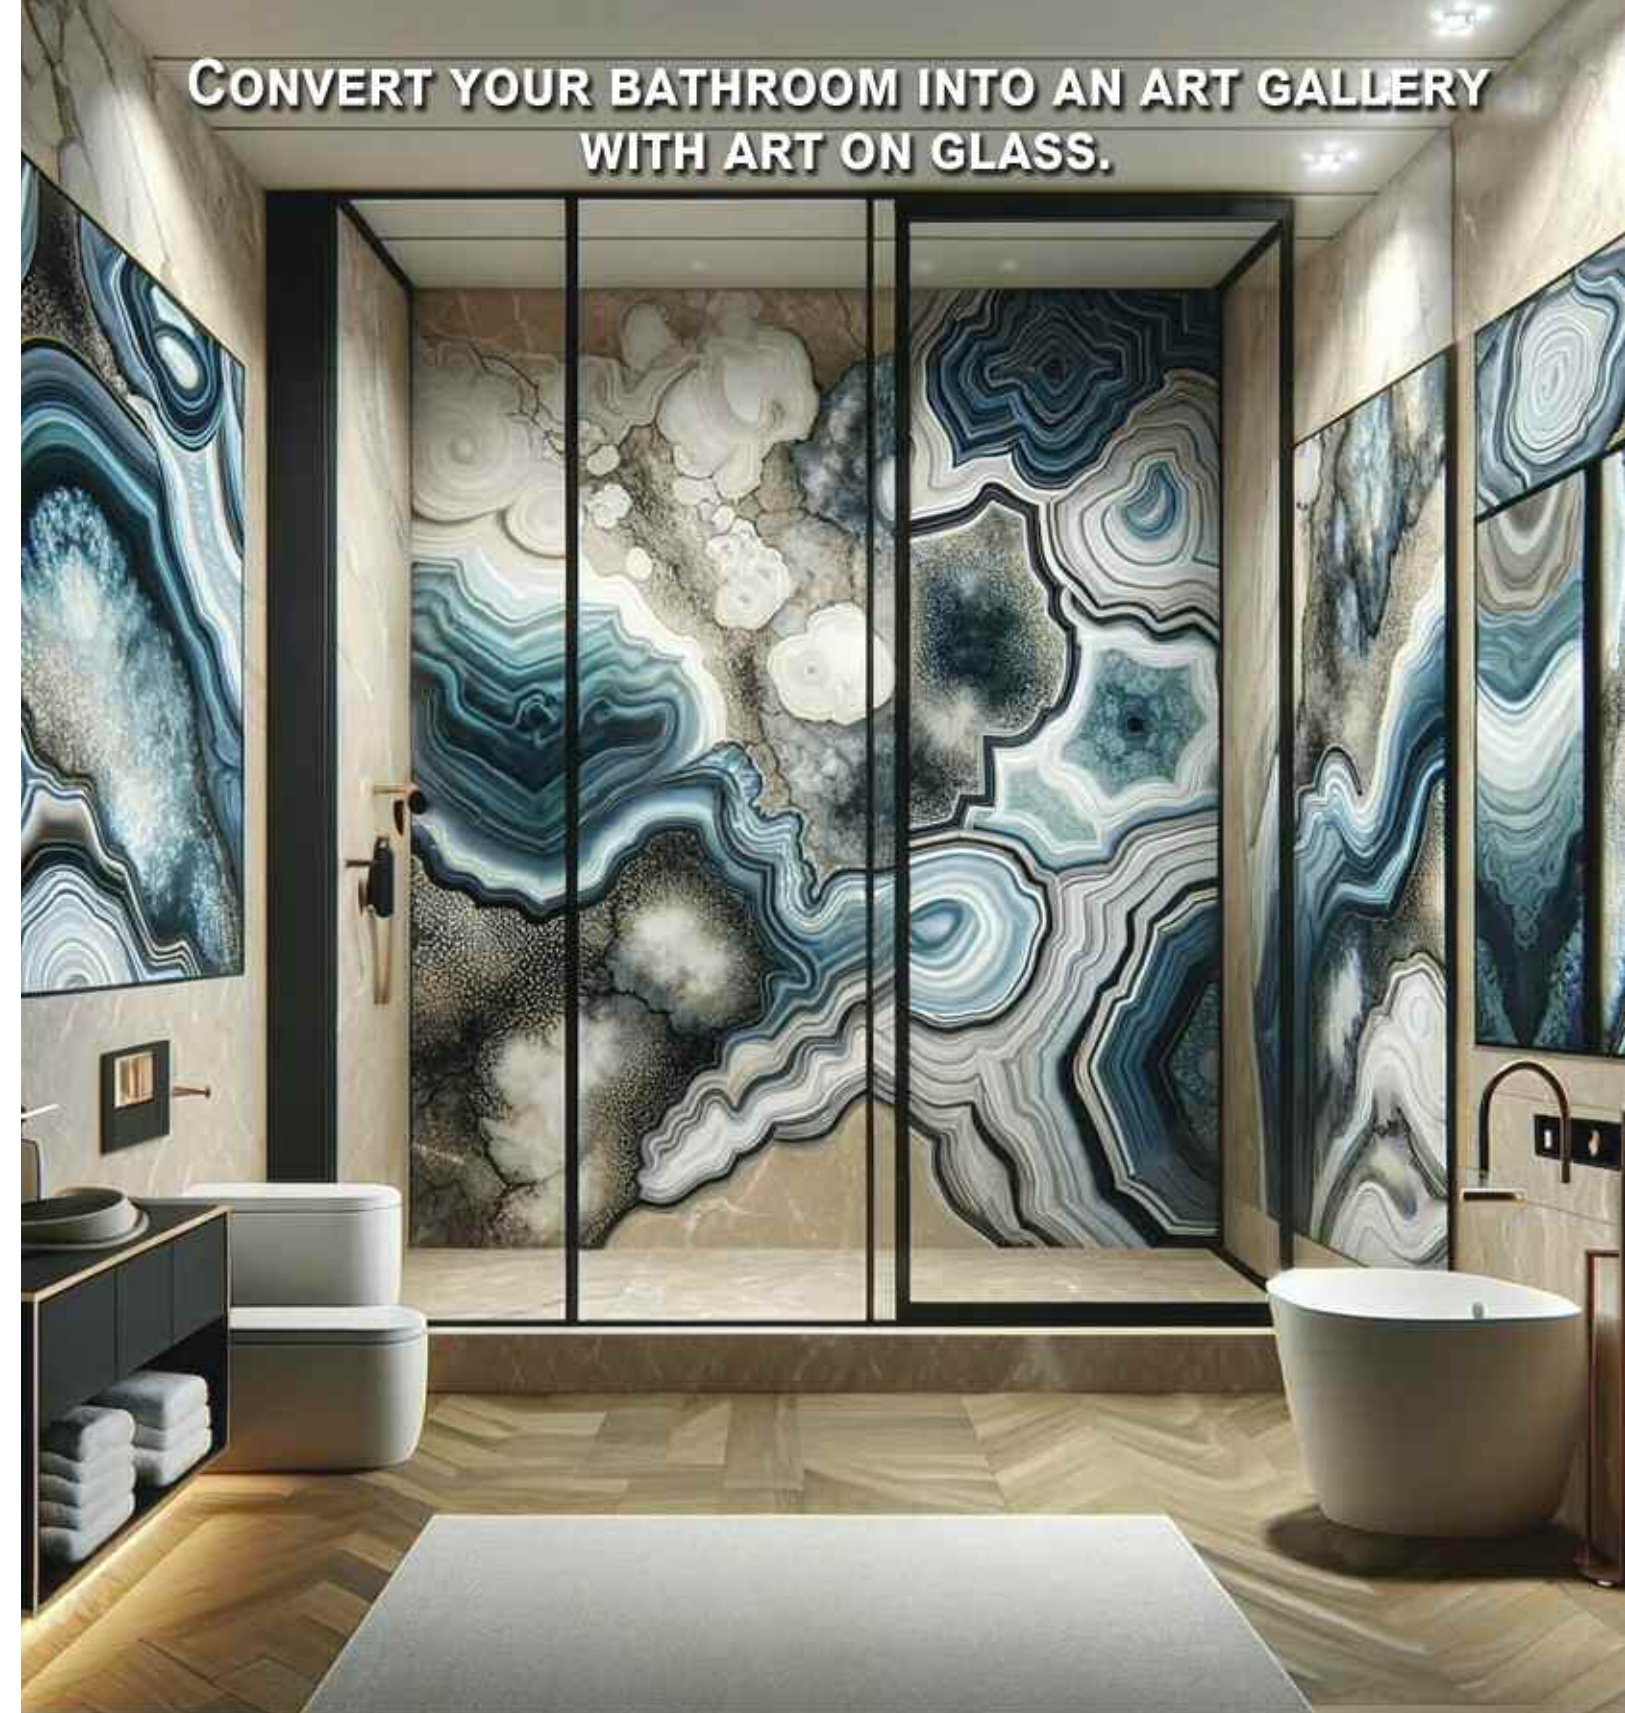

For advertising information, call
954.825-1549

or email requests for information to:
floridadecor@bellsouth.net
For editorial consideration, please email us
to **floridadecor@bellsouth.net**

FLORIDA DECOR MAGAZINE is published and mailed every 2 months and is distributed to select communities in Broward & Palm Beach counties. VISIT OUR WEBSITE
www.florida-decor.com

For more design and remodeling ideas, please visit our **Facebook Group, Interior Design of South Florida**

Florida Decor Magazine is published every other month. All rights reserved by Florida Decor Magazine, Inc. Contents may not be reproduced in any form without written consent of the publisher. The publisher accepts no responsibility for advertisement errors beyond the cost of the portion of the advertisement occupied by the error within the ad itself. The publisher accepts no responsibility for submitted materials. All submitted materials subject to editing.

CONVERT YOUR BATHROOM INTO AN ART GALLERY
WITH ART ON GLASS.