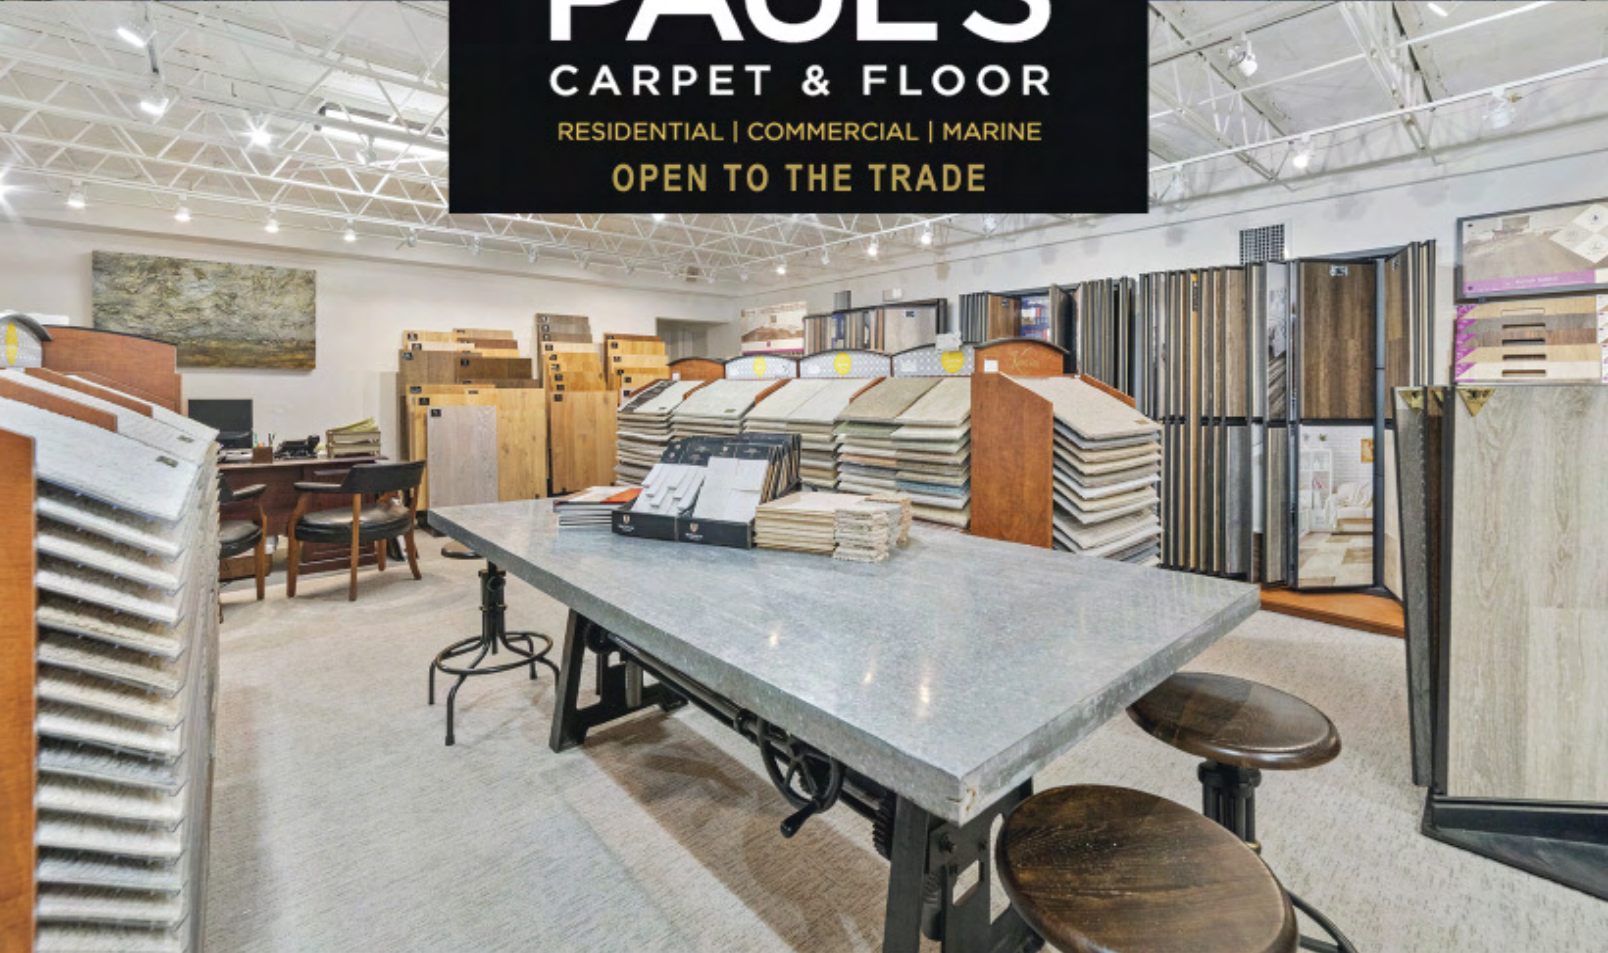

VISIT OUR NEW SHOWROOM

1231 NE 8th Avenue Fort Lauderdale, FL 33304 954-763-6904 www.paulscarpet.com

HARDWOOD | CARPET | TILE | LAMINATE | LUXURY VINYL | AREA RUGS