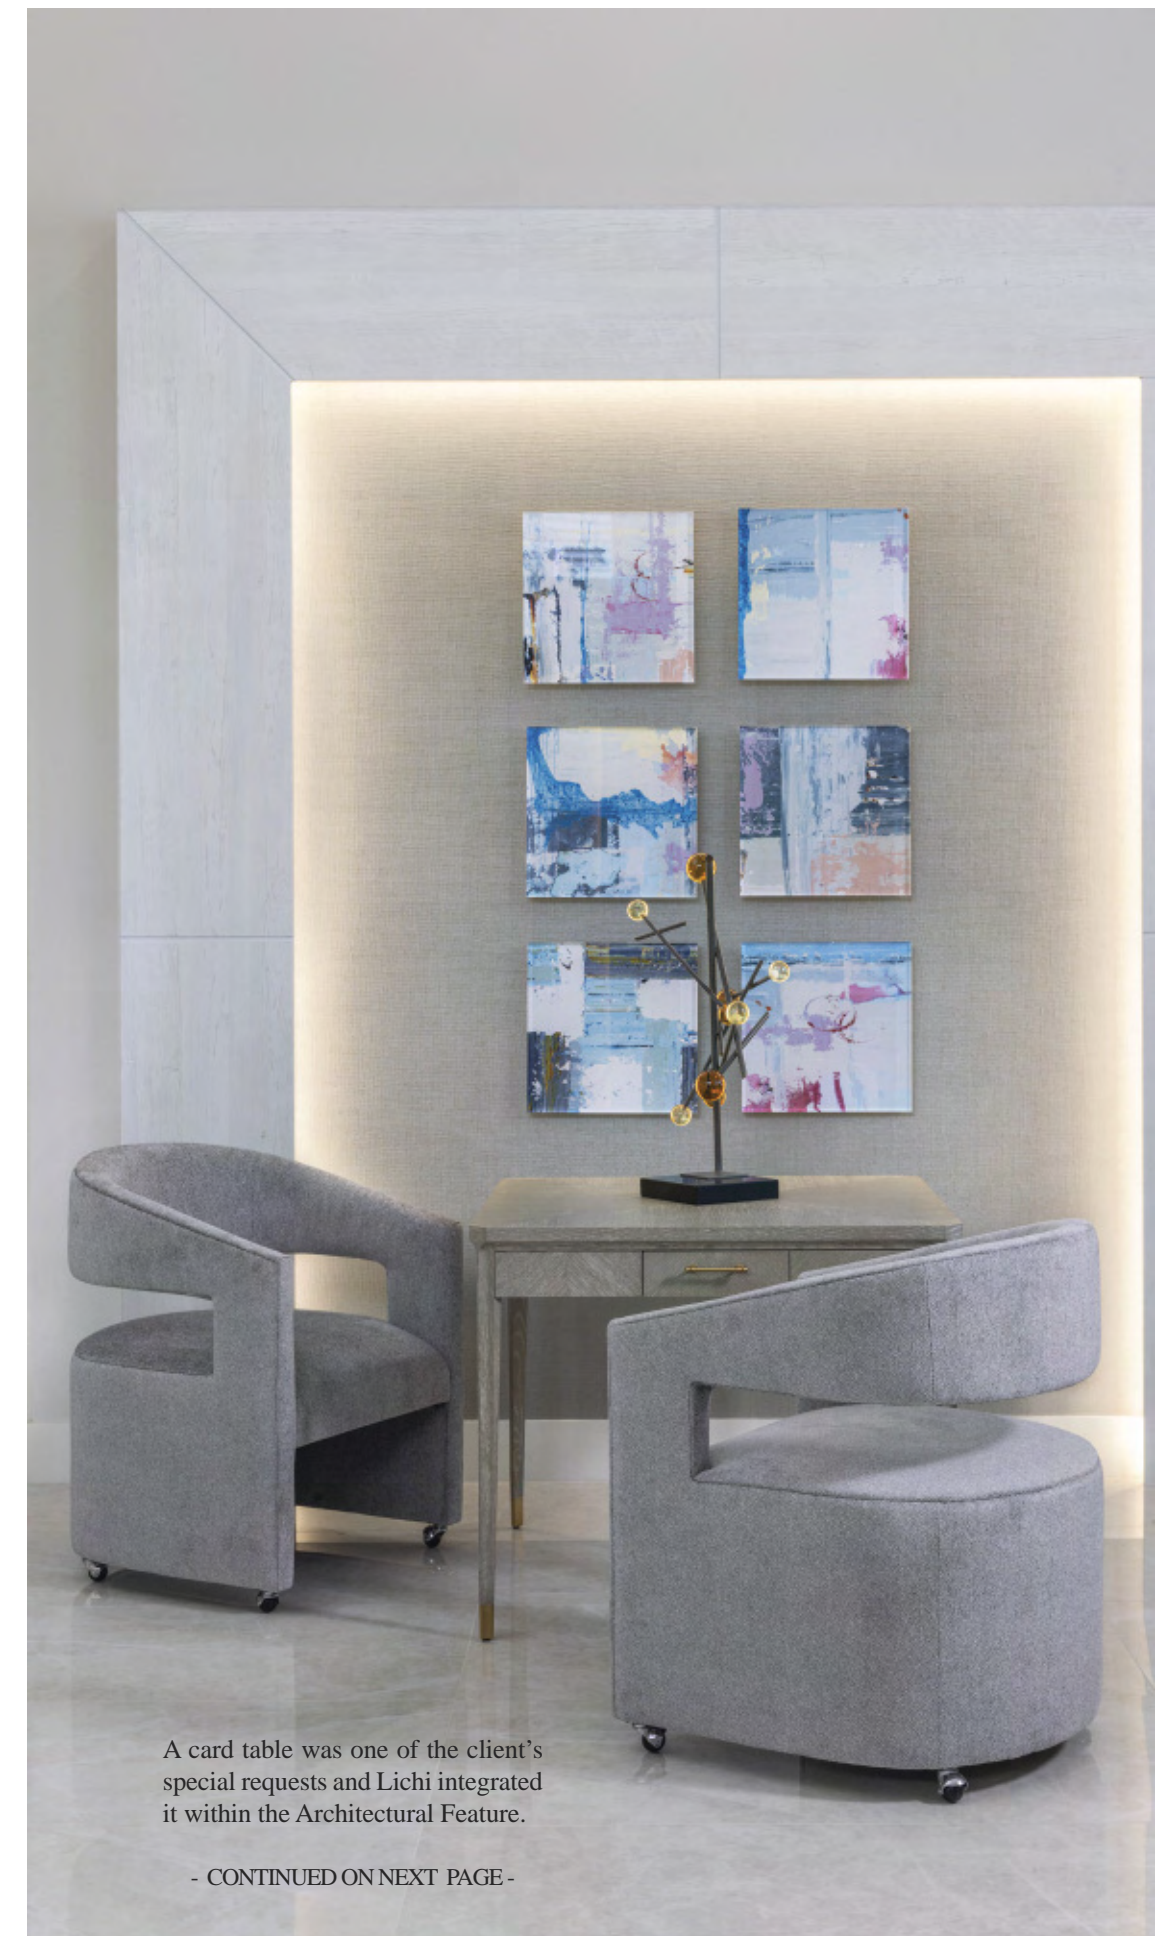

A card table was one of the client's special requests and Lichi integrated it within the Architectural Feature.

- CONTINUED ON NEXT PAGE -