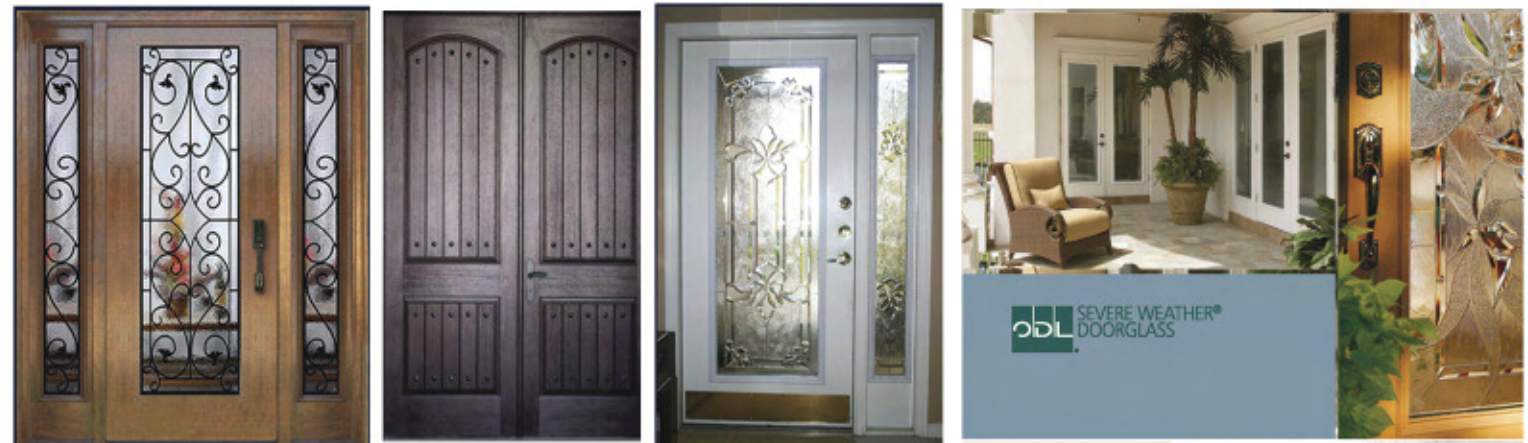

FACTORY-DIRECT HURRICANE IMPACT DOORS! FOR SAFETY... AND BEAUTY!

Plus a wide selection of hardware!