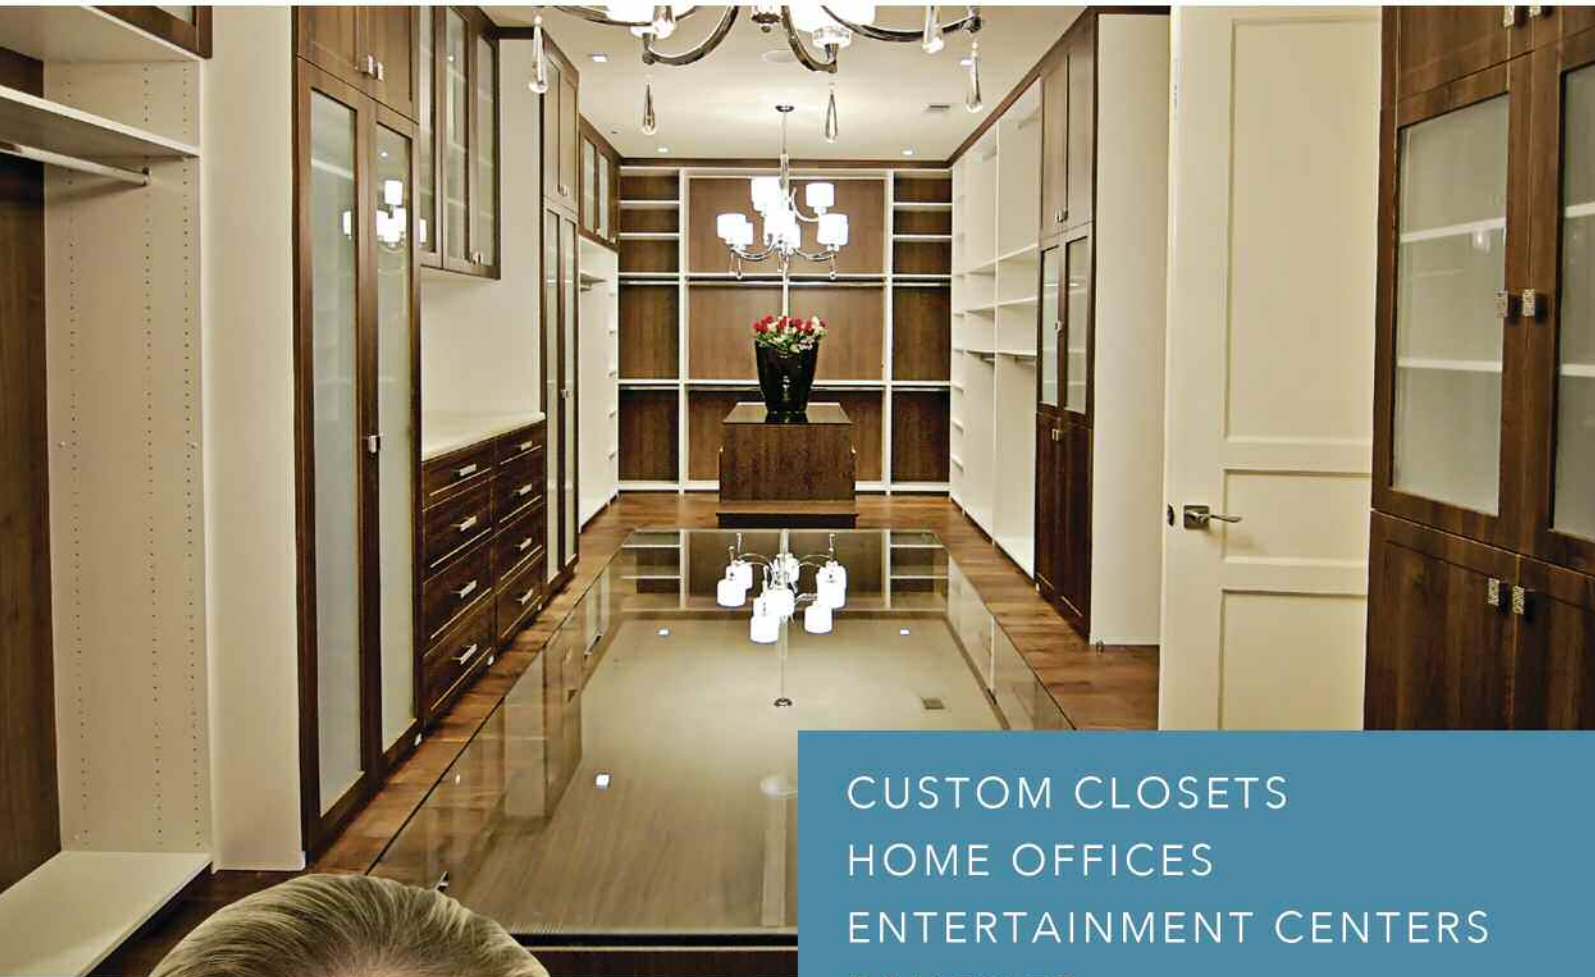

CUSTOM CLOSETS
HOME OFFICES
ENTERTAINMENT CENTERS
PANTRIES
GARAGE SYSTEMS & MORE

THE **ACCENT** GROUP INC.

Family Owned & Operated Since 1988

Visit our New Showroom

M-F 9:30-4:30

2266 NW 30th Place

Pompano Beach, FL 33069