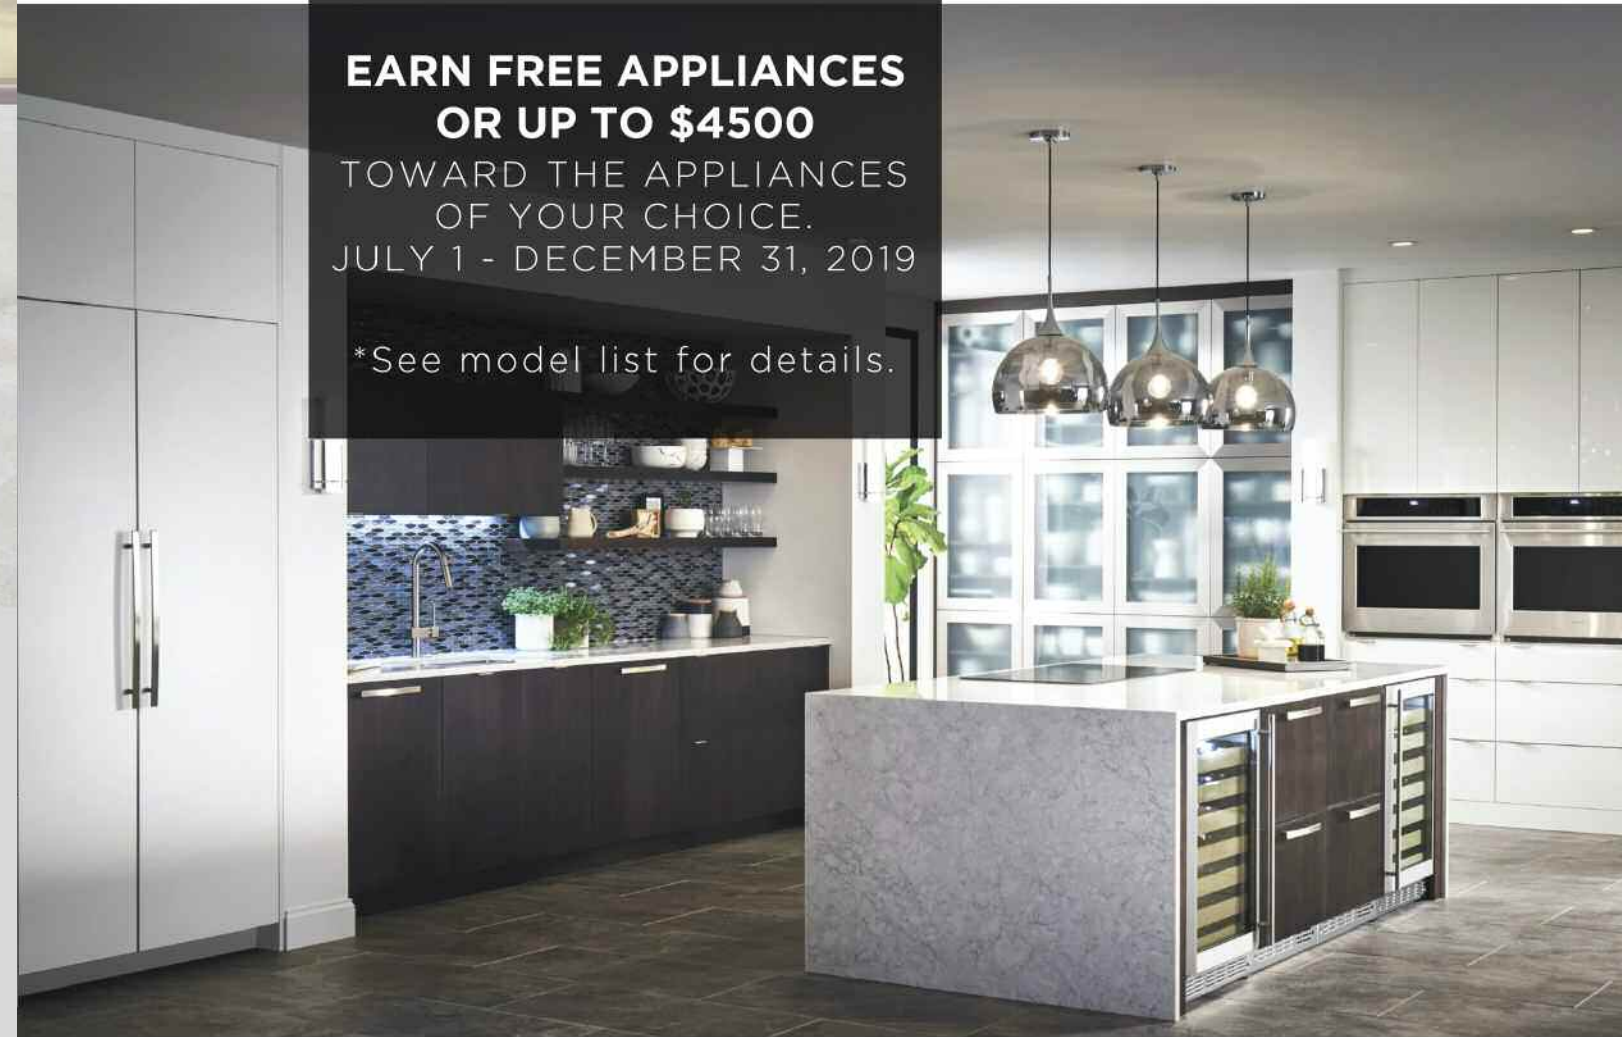

*See model list for details.

Coral Springs Appliance Center

is redefining the meaning of custom appliance planning. From premier ranges and ovens to refrigerators, sinks and more. Our innovative showroom offers builders, designers, and remodelers the finest in custom kitchen appliances from first line appliance manufacturers.