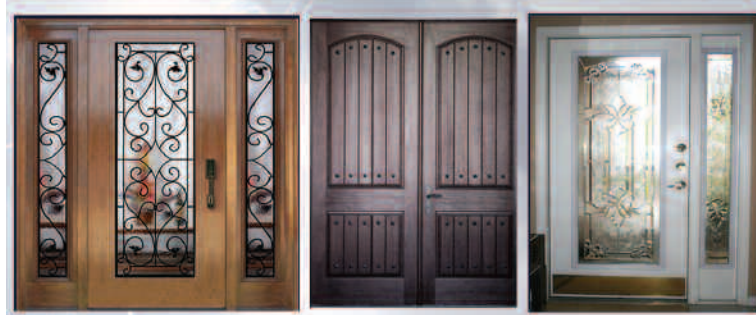

LIC# 1826000762

1301 SW 1st Court
Pompano Beach, FL 33069
(SW corner of Atlantic Blvd and Andrews Avenue)
954.784.6700
www.dinettesbydesign.com

MOTORIZED ROLL-UP SCREENS FOR GARAGES, PATIOS OR LANAIS

FACTORY DIRECT HURRICANE IMPACT DOORS!