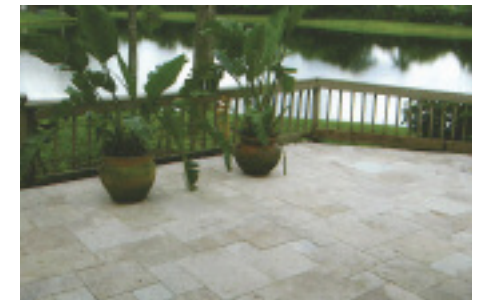

Marstan Construction, Inc.

LICENSED & INSURED

Paving, Sealing & So Much More!