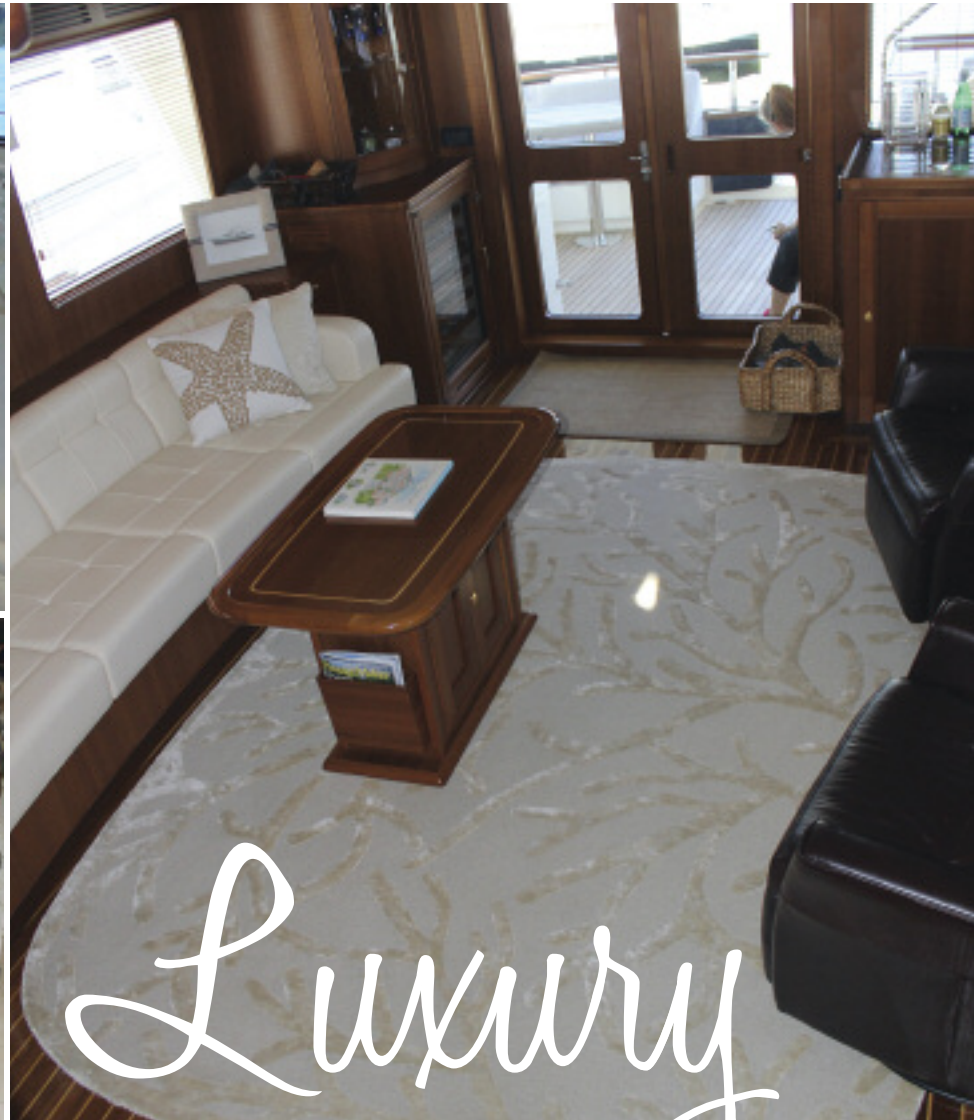

Luxury

DIRECT IMPORTERS - 3 GENERATIONS FROM OUR LOOMS TO YOUR HOME
EXPERT CLEANING - RESTORATION