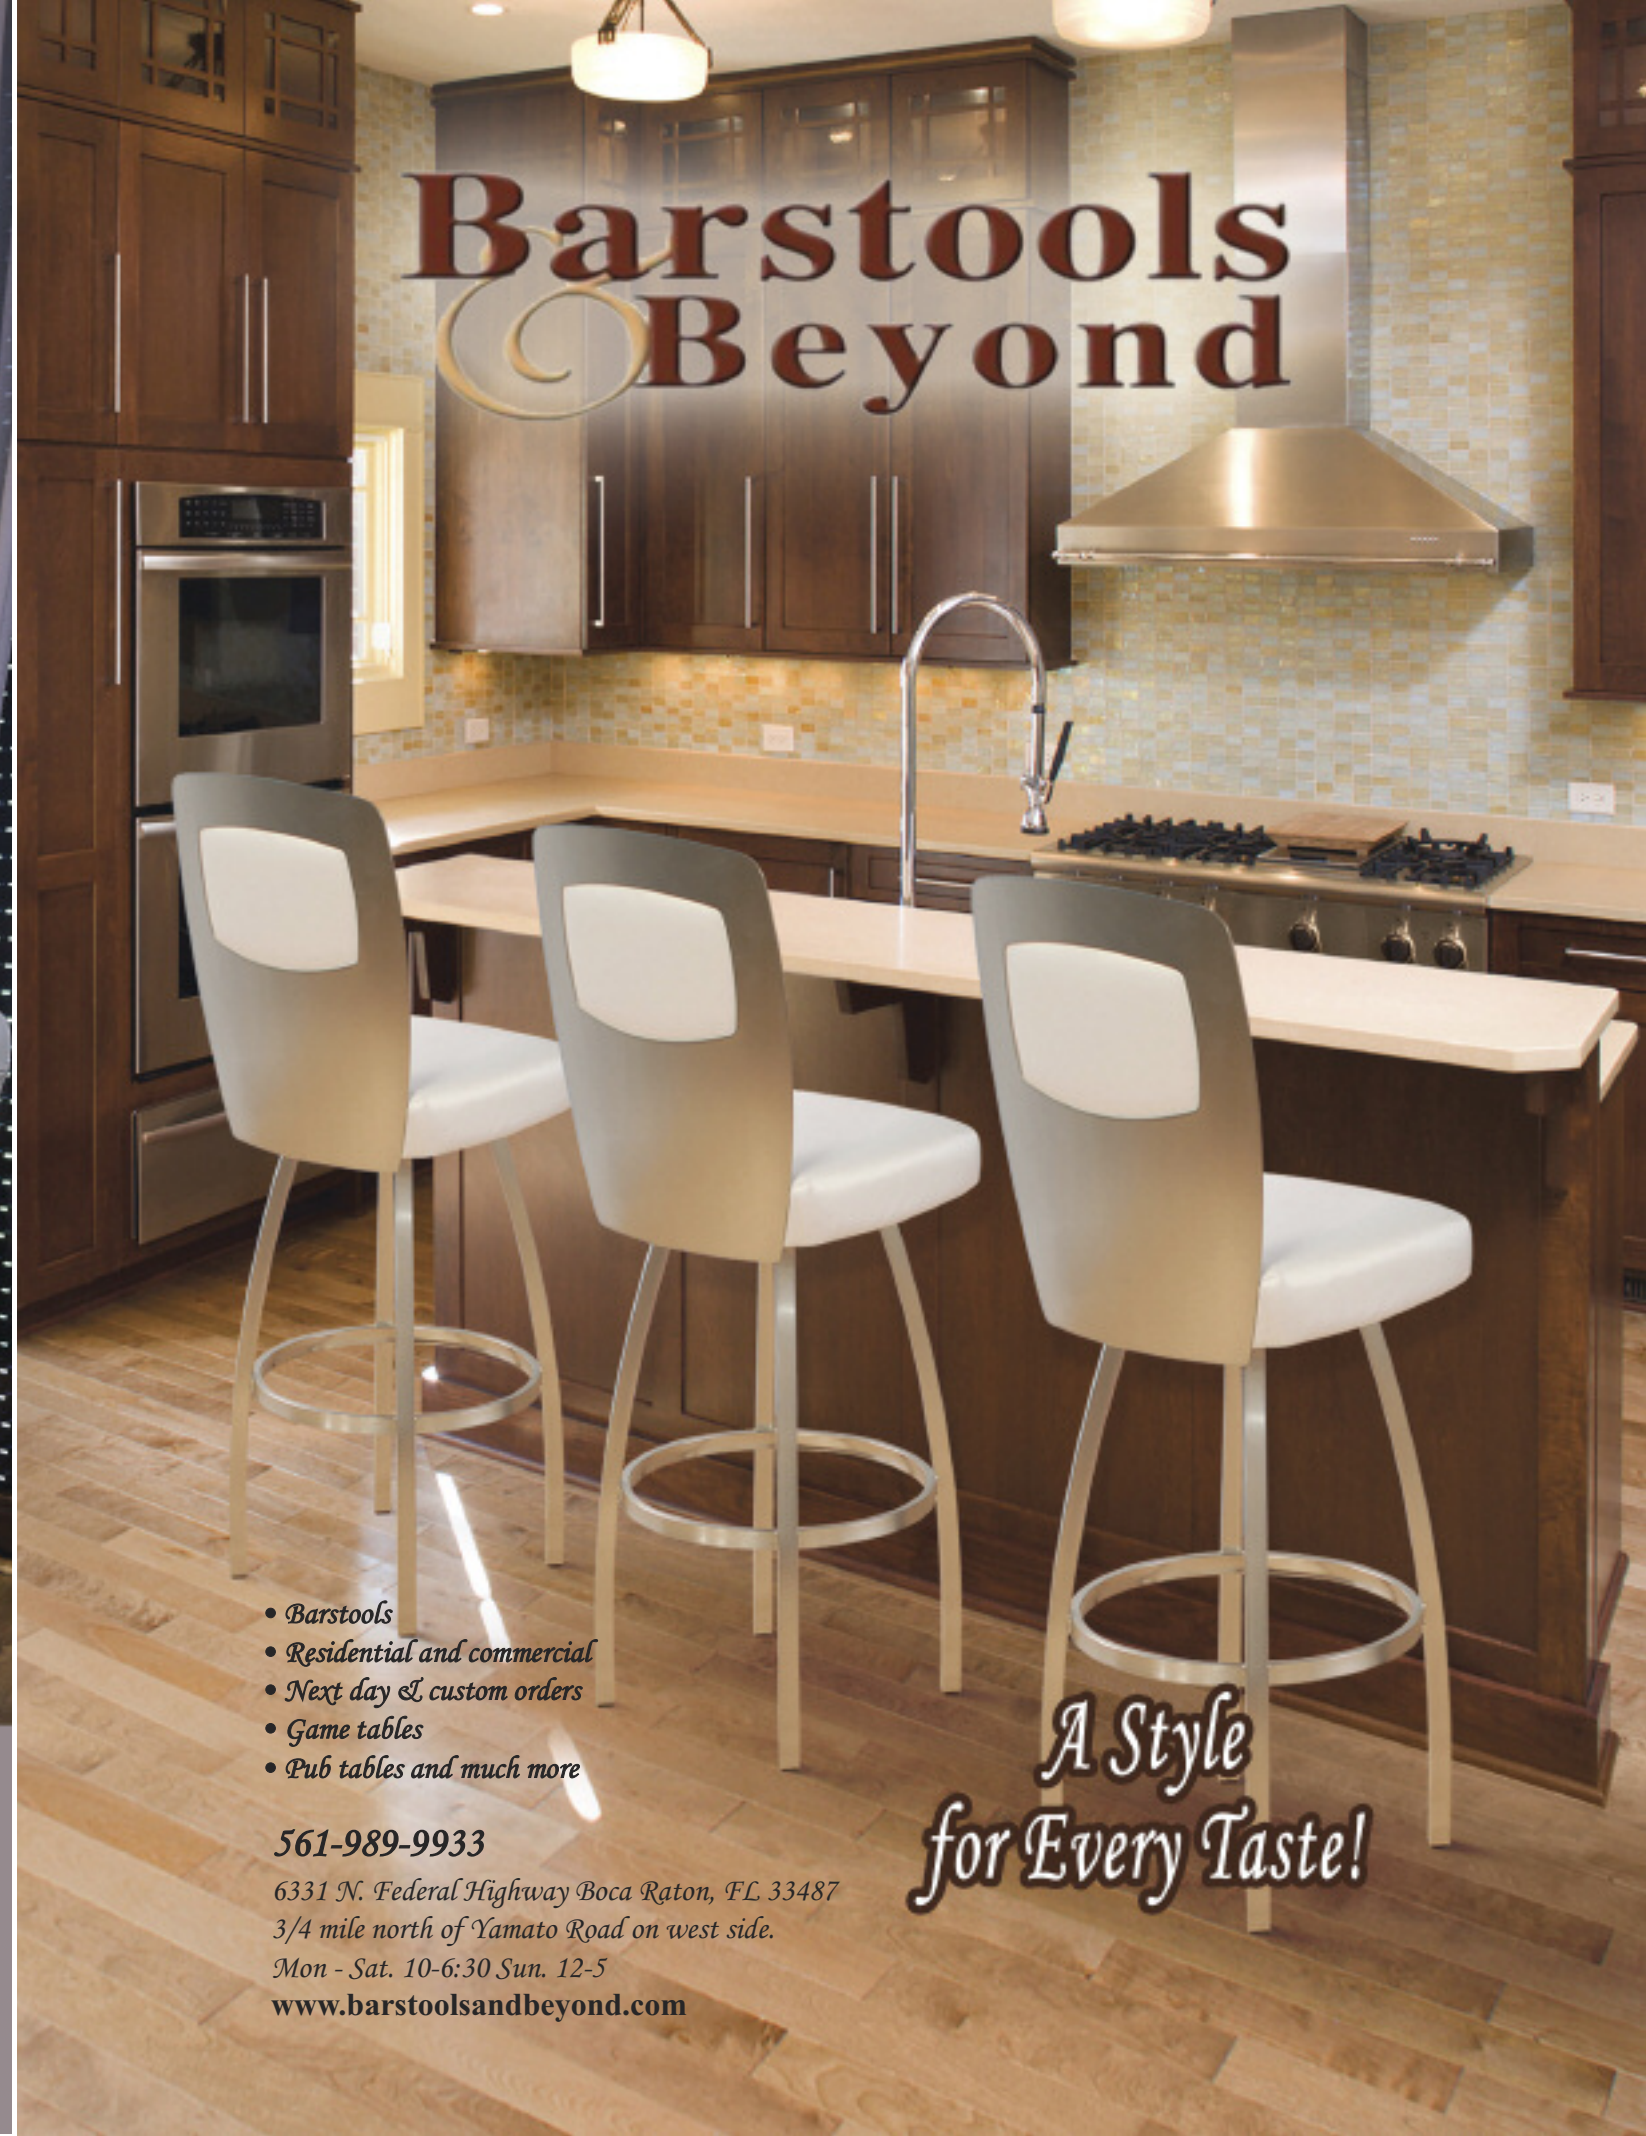

Barstools Beyond

- Barstools
- Residential and commercial
- Next day & custom orders
- Game tables
- Pub tables and much more

561-989-9933

6331 N. Federal Highway Boca Raton, FL 33487
3/4 mile north of Yamato Road on west side.

Mon - Sat. 10-6:30 Sun. 12-5

www.barstoolsandbeyond.com

*A Style
for Every Taste!*