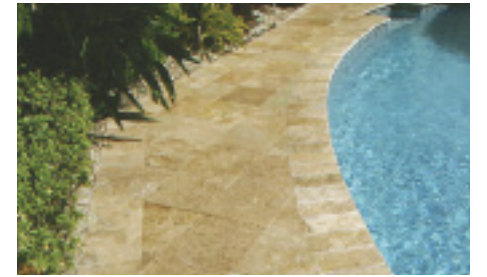

Marstan Construction, Inc.

LICENSED & INSURED

Paving, Sealing & So Much More!