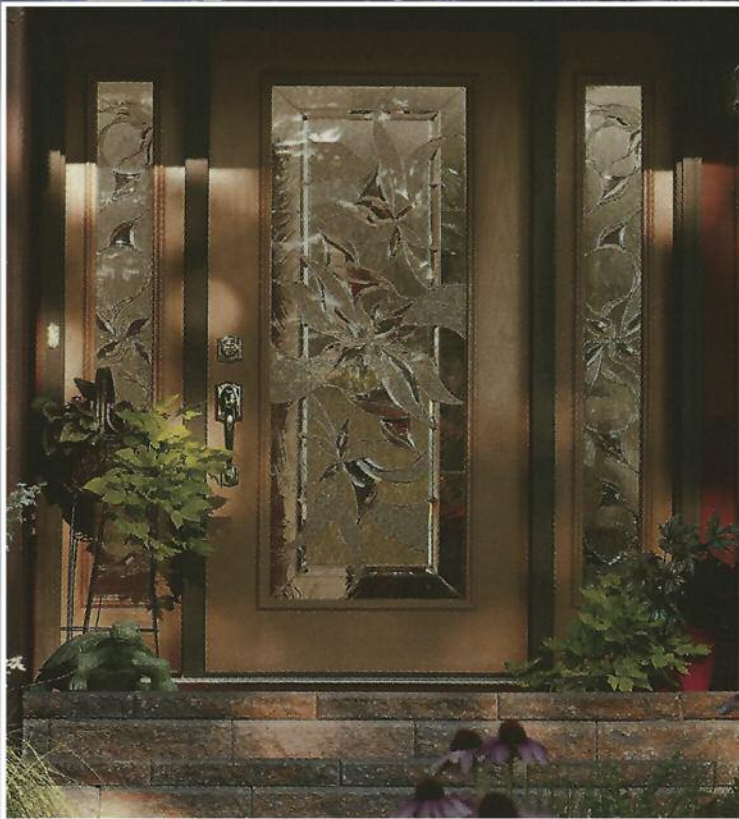

FACTORY DIRECT HURRICANE IMPACT DOORS!