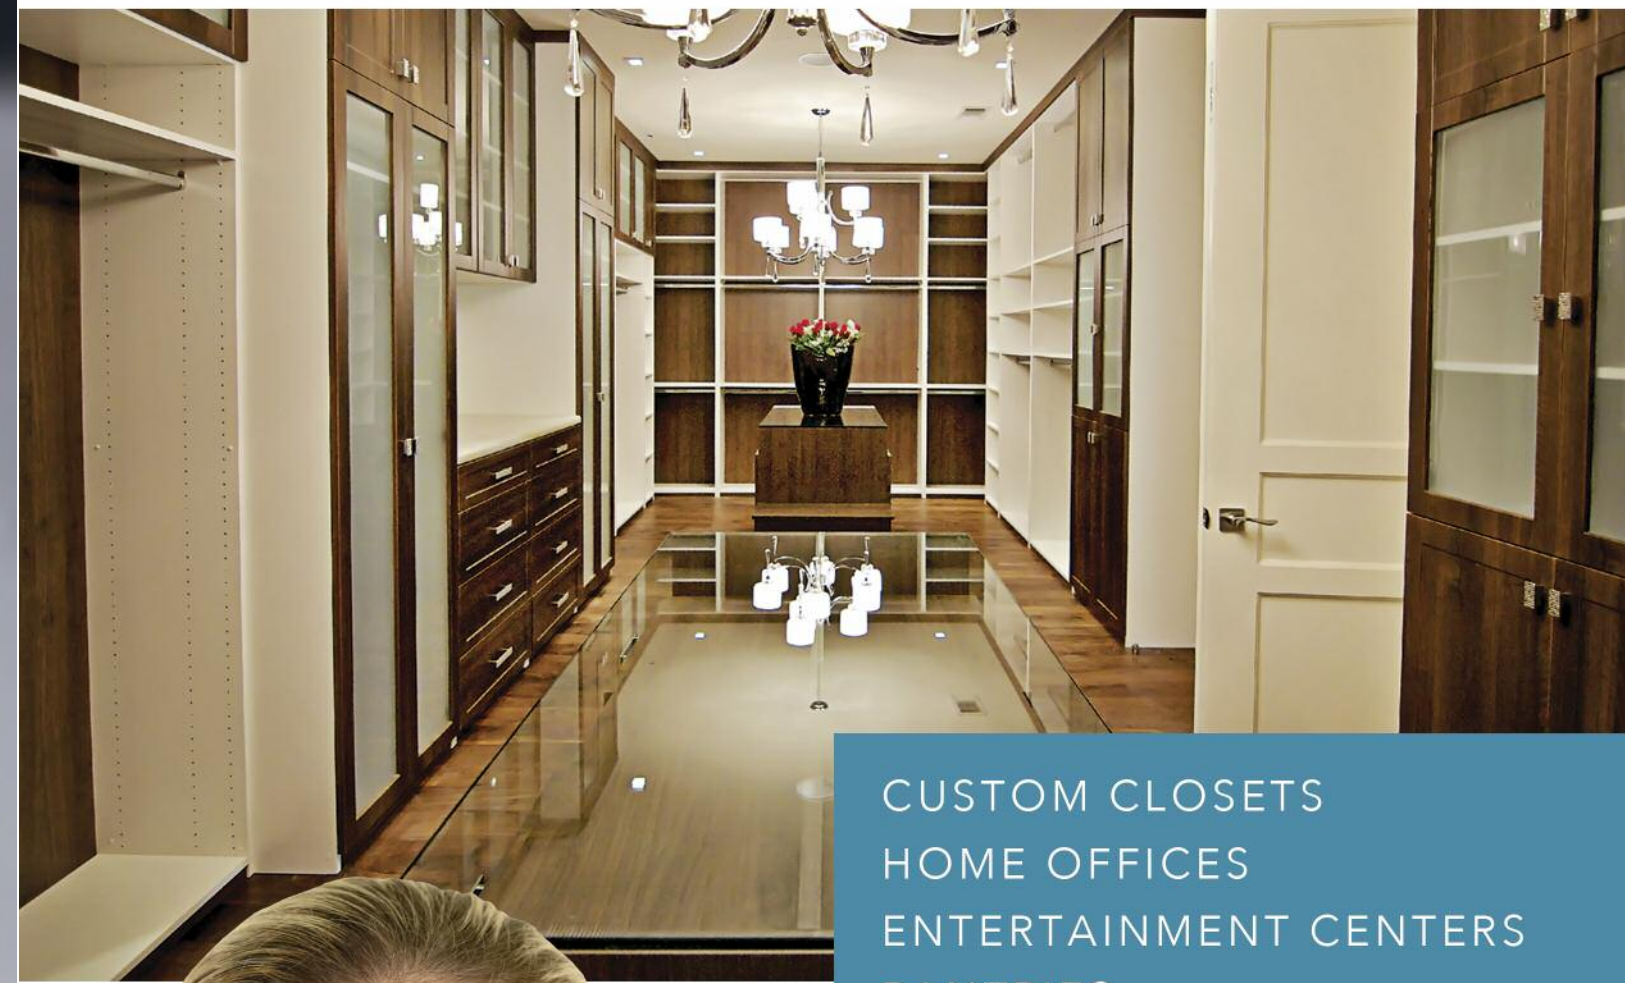

T 954.967.8629 F 954.981.5384

www.houzz.com/pro/tobyzackdesigns/toby-zack-designs

LIC# 1826000762

FACTORY DIRECT HURRICANE IMPACT DOORS!

happy wife ♥ happy life

CUSTOM CLOSETS
HOME OFFICES
ENTERTAINMENT CENTERS
PANTRIES
GARAGE SYSTEMS & MORE