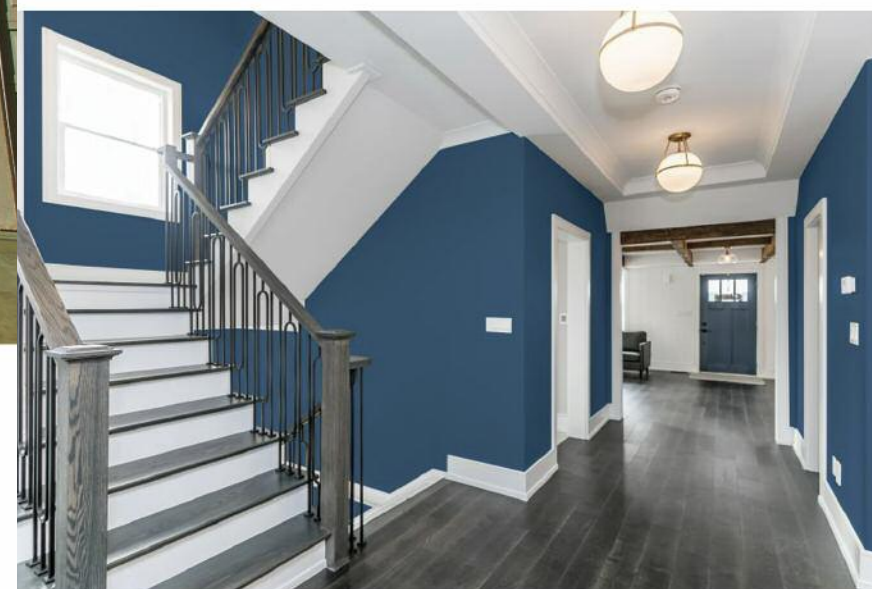

**When it comes to expert ROOF REPAIR...
WE'VE GOT YOU COVERED!**

Biscayne Painting Corporation

RESIDENTIAL DIVISION

GIVE YOUR HOUSE A NEW COAT FOR THE FALL!

SOUTH FLORIDA'S TOP INTERIOR & EXTERIOR PAINTING SOLUTION

Residential and Commercial Roofing Services

Free Estimates | Competitive Pricing | Excellent Customer Service | Financing Available

Our Roofing Services Include:

- Roof Replacement
- Cement shingle
- Asphalt shingle
  - Barrel tile
  - Concrete tile
  - Repairs
- Silicone Roof Coating Systems

Biscayne Restoration, Inc.

CONCRETE RESTORATION • WATERPROOFING • PROPERTY REPAIRS

**CALL TODAY for a
FREE ESTIMATE
(954) 922-4935.**

Biscaynecorp.com

- We offer a full complement of coatings services, plus new construction & restoration services
- Over 30 years of completing projects with diverse problems
- We pride ourselves in safe and prompt execution of all work

1.888.623.5316 | www.biscayneresidentialpainting.com | info@biscaynecorp.com

Lic & Ins. CGC 060549