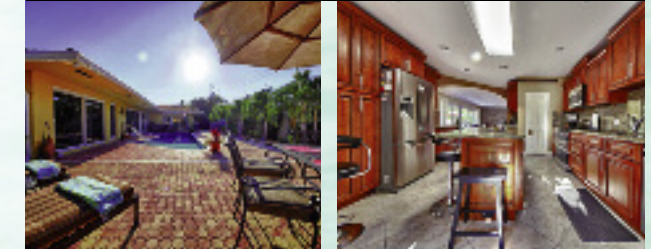

CORAL RIDGE COUNTRY CLUB

Completely renovated 3 bed 3 bath pool home with Gourmet kitchen and more! Prestigious Family Neighborhood! **Just Listed for \$654,000!**

BOCA FALLS

Perfect 5 bed 3.5 bath home! New Kitchen, baths, marble and wood floors plus resort style salt water pool. Gated community! **Priced at only \$714,999!**