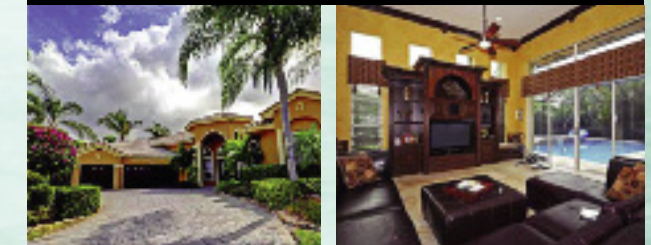

CORAL RIDGE COUNTRY CLUB

Completely renovated 3 bed 3 bath pool home with Gourmet kitchen and more! Prestigious Family Neighborhood! **Just Listed for \$654,000!**

BOCA FALLS

Perfect 5 bed 3.5 bath home! New Kitchen, baths, marble and wood floors plus resort style salt water pool. Gated community! **Priced at only \$714,999!**