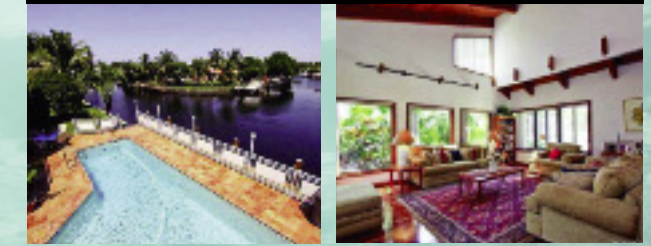

EAST BOCA WATERFRONT

Beautiful 3 bed 2.5 bath pool home with two large family rooms plus 178 ft on water with dock! Luxury Living! **Priced at $869,000!**

Considering Selling? Now is the Time!

- ✓ Free Comparative Market Analysis
- ✓ Professional Staging Advice
- ✓ Unique Advertising Strategies
- ✓ International Market Exposure

Thinking of Buying? View Your Options!

- ✓ Interest Rates at an all-time Low
- ✓ Great Deals with Short Sales & Foreclosures
- ✓ Don't Delay, Prices are rising
- ✓ Invest in the Florida Lifestyle

HOME WARRANTY AVAILABLE

Real Estate Questions?
Call Me Today!

Smarter. Bolder. Faster.

Jennifer Parker 954.234.7305
Jen@BuyandSellwithJen.com