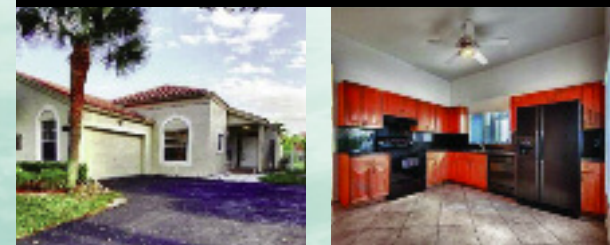

PARKLAND BEAUTY

Move in Ready 3 bed 2 bath home! Large Kitchen, Open Floor Plan located on a Serene Lake, A-Rated schools! **Price Reduced to only \$277,500!**

YOUR WAY TO THE TOP

Elegant 3 bed 4.5 bath corner unit with Direct Ocean Views. Over 3,000 sq ft, plus a Private deeded Pool Cabana! **Only \$1,699,000!**