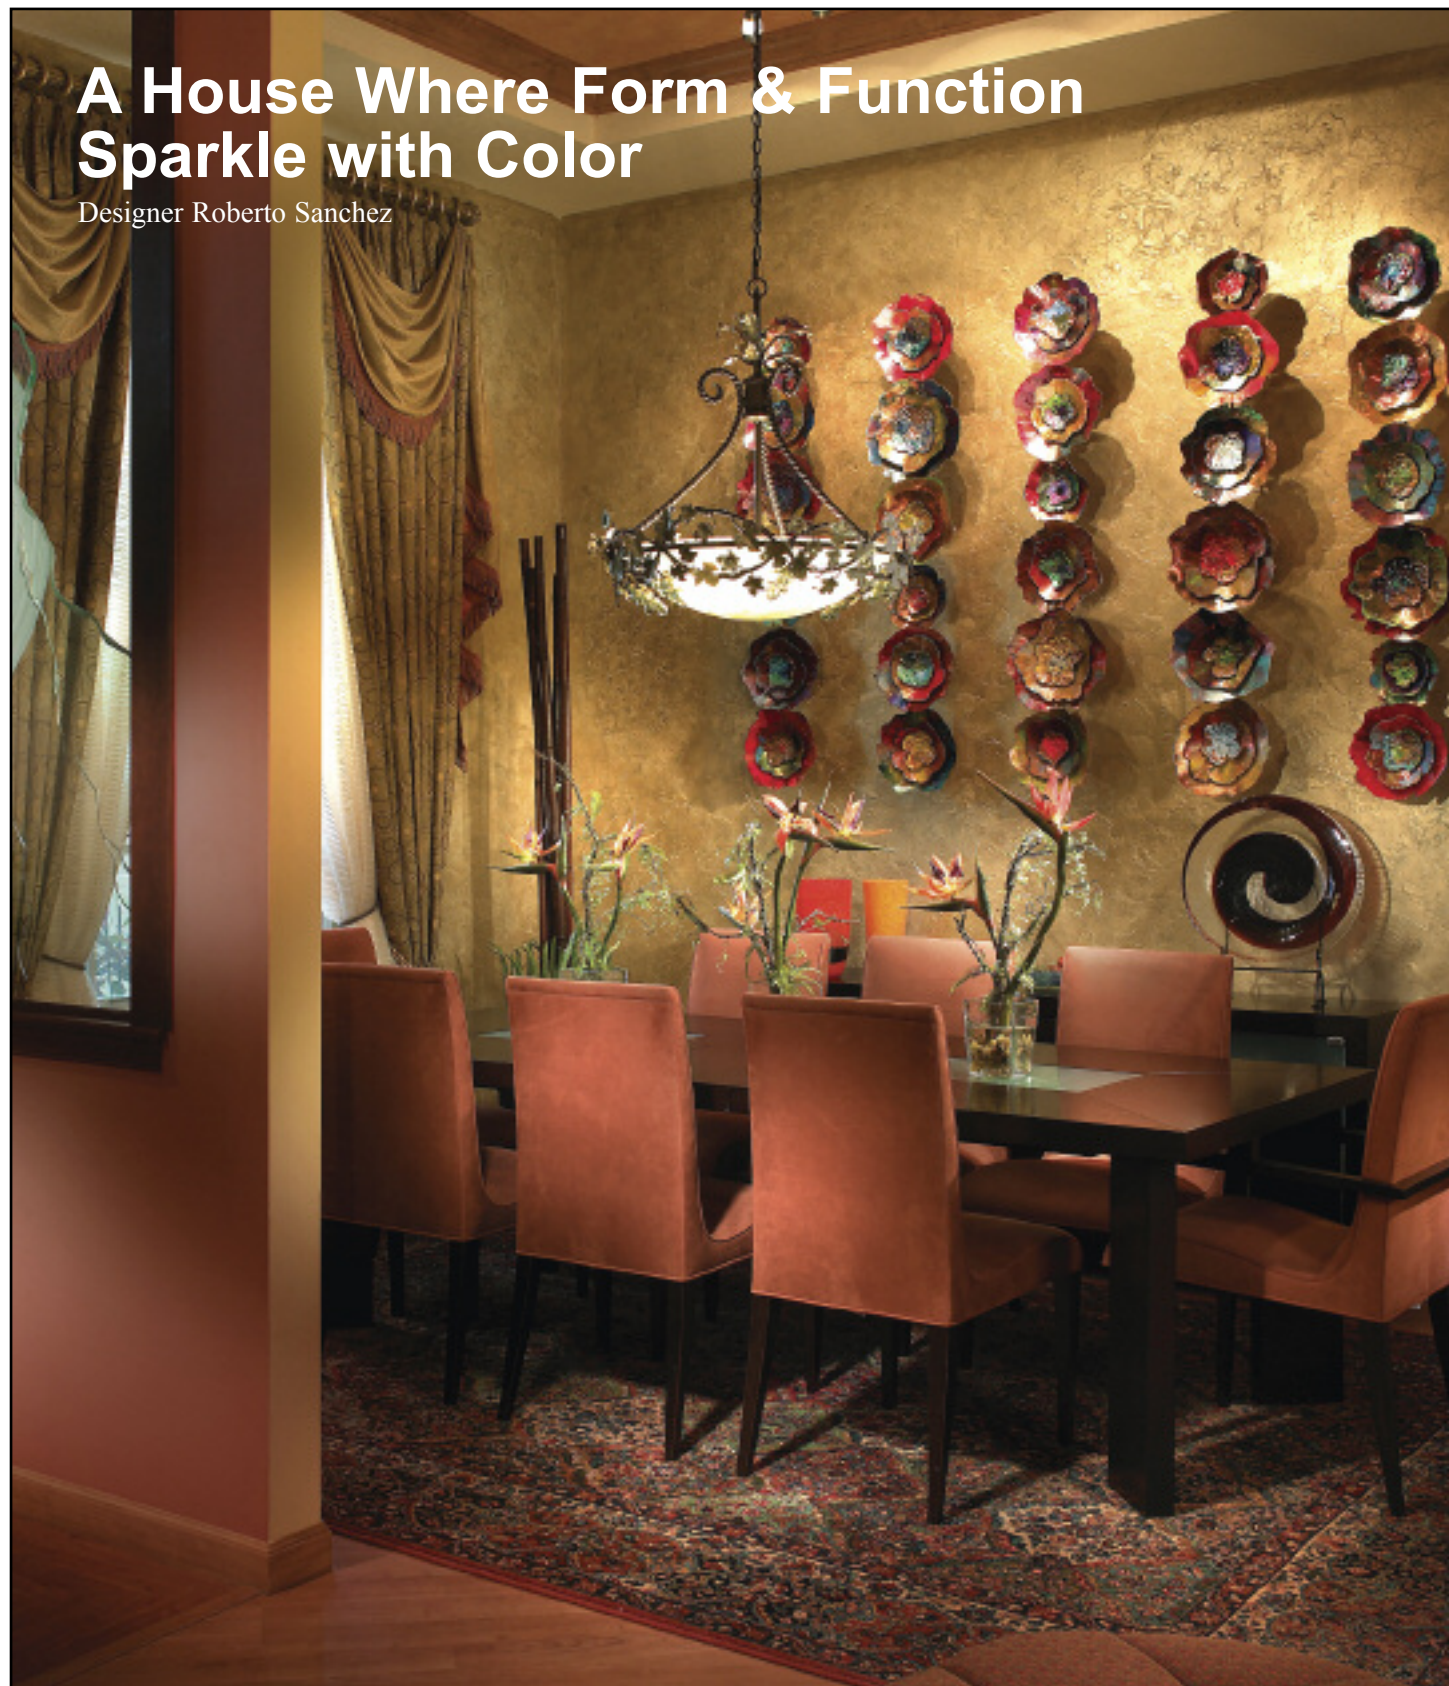

SOUTH
FLORIDA DECOR

BROWARD/BOCA EDITION

LOCAL SOURCE OF FINE FURNITURE, ACCESSORIES, & DESIGN

www.florida-decor.com

ISSUE 2 VOL 7

**A House Where Form & Function
Sparkle with Color**

Designer Roberto Sanchez