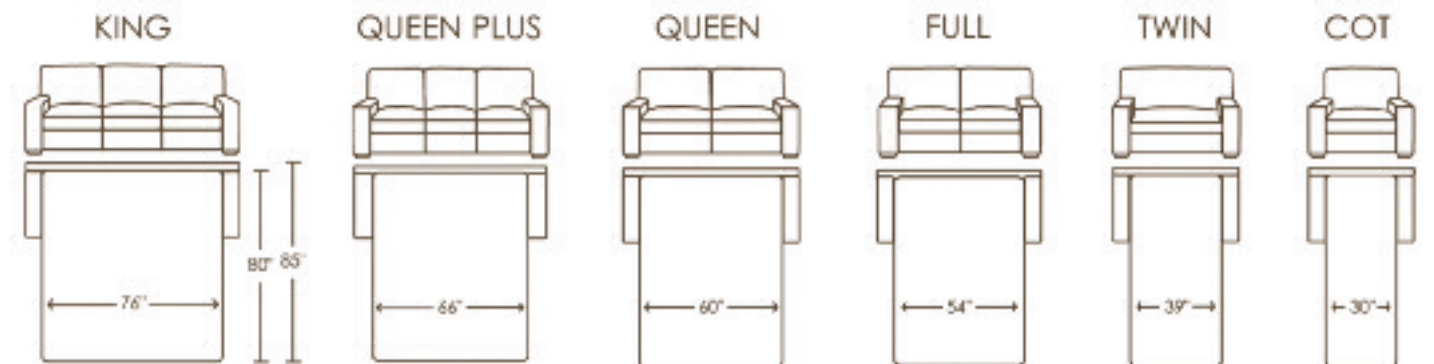

1954 Tigertail Blvd • Dania FL 33004 • 954.342.8515

AMERICAN LEATHER®
SLEEP HEADQUARTERS
Now in Our New Location!

To sit, to sleep, to dream.

12 models to choose from! Available in leather, ultra-suede®, microfiber, and patterned fabrics.