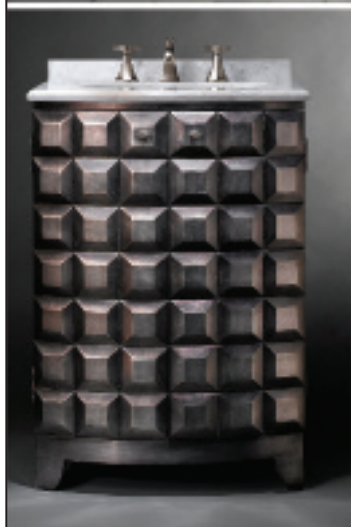

“WHEN ONLY THE *extraordinary* WILL DO...”

Miller's Elegant Hardware

6600 West Rogers Circle • Boca Raton

561.994.4393

www.eleganthardware.com

Kitchen & Bath Faucetry •
 Bath Accessories • Bathtubs • Floor & Wall
 Mounted Toilets • Lighting • Vanities •
 Shower Systems • Kitchen & Bath Sinks •
 Wallcoverings • Fanation Fans