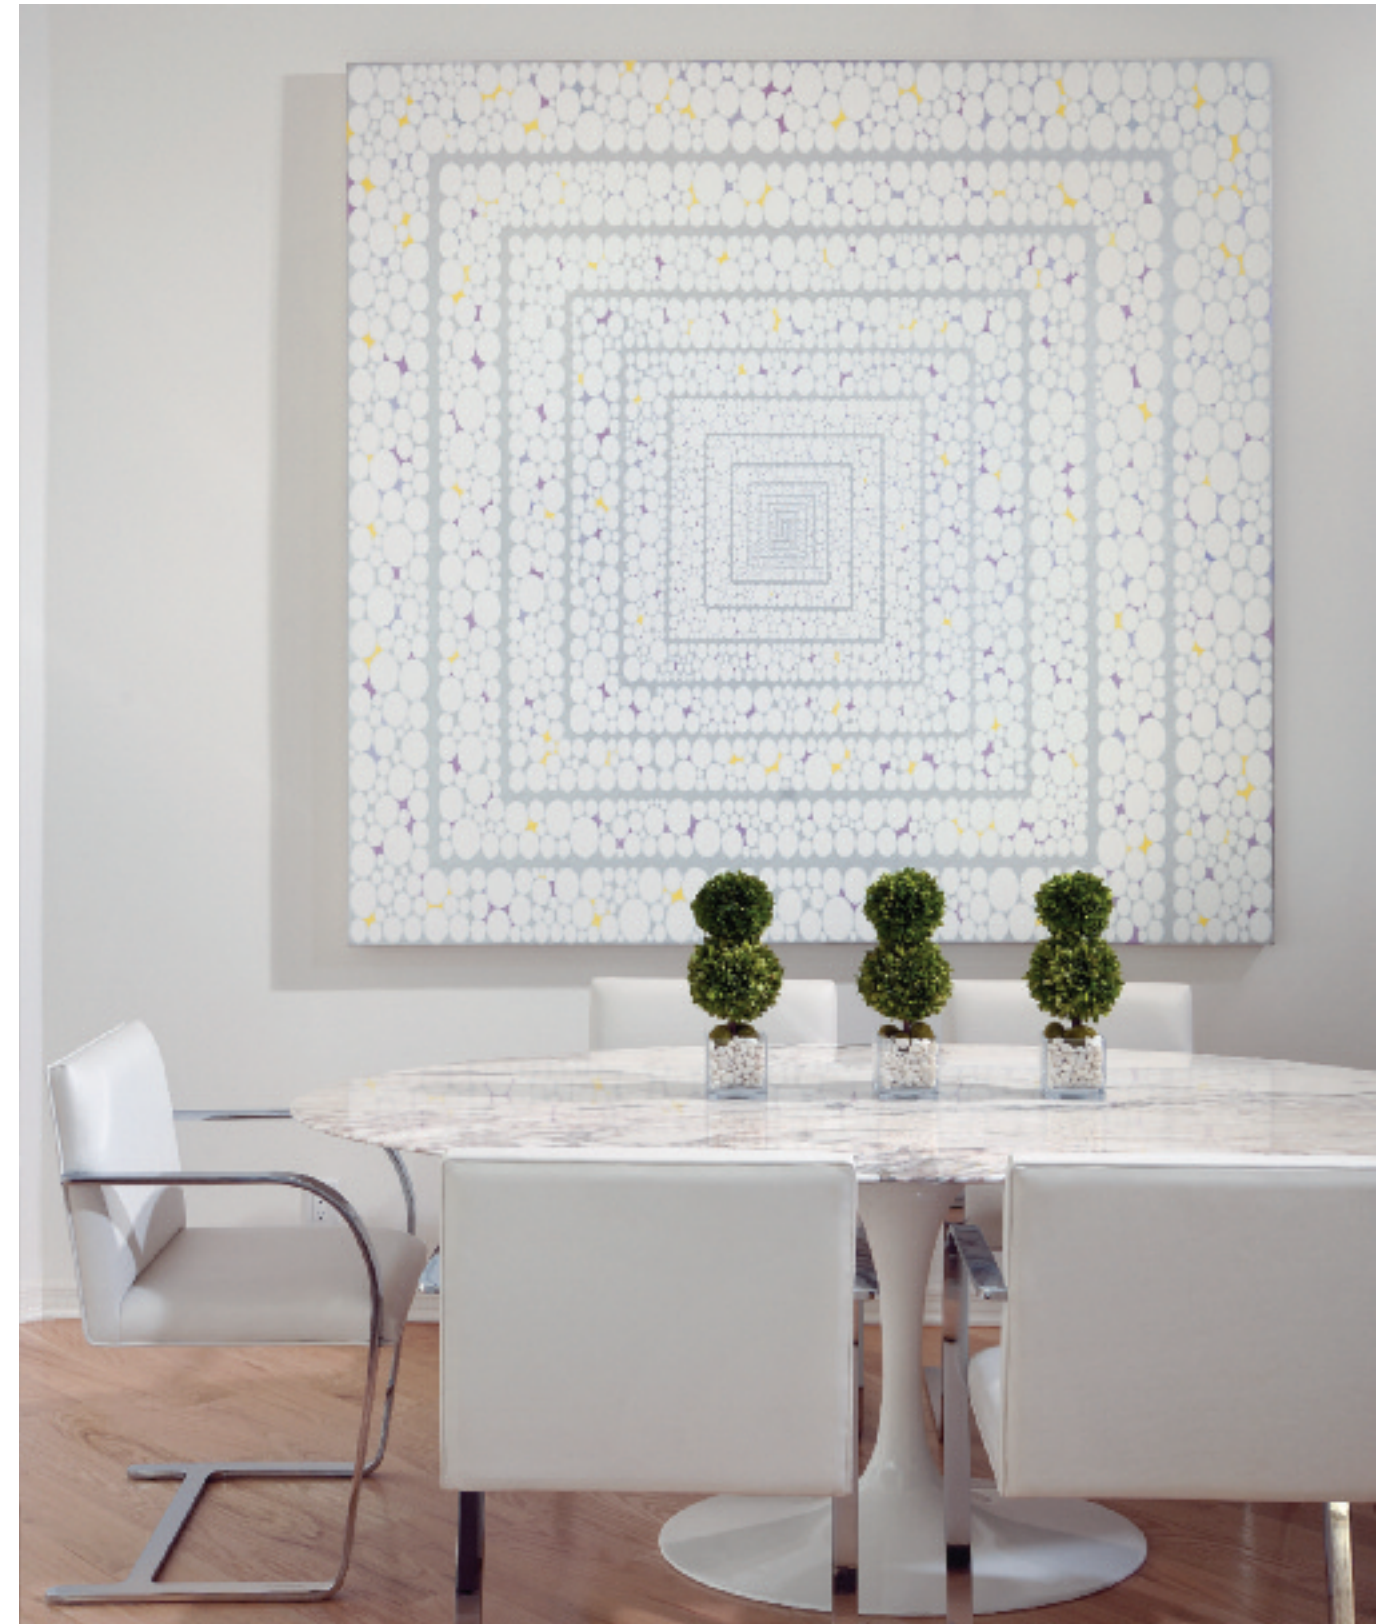

The five-inch wide oak plank flooring in the home existed. Zack had it sanded and refinished, adding only a clear sealer to it, showcasing its natural honey colored beauty. She also had all of the textured walls sanded to a smooth finish before painting them white. Motorized sunshades throughout the home were added, filtering the bright Florida sunlight, while still allowing views

through to the Intracoastal waterway. The owners wanted a dining table that would seat a minimum of eight people, so Zack chose the modern classic Tulip table, designed by Eero Saarinen. With its elliptical shape, the Arabescato table continues the dialog of the apartment.

- continued on next page -