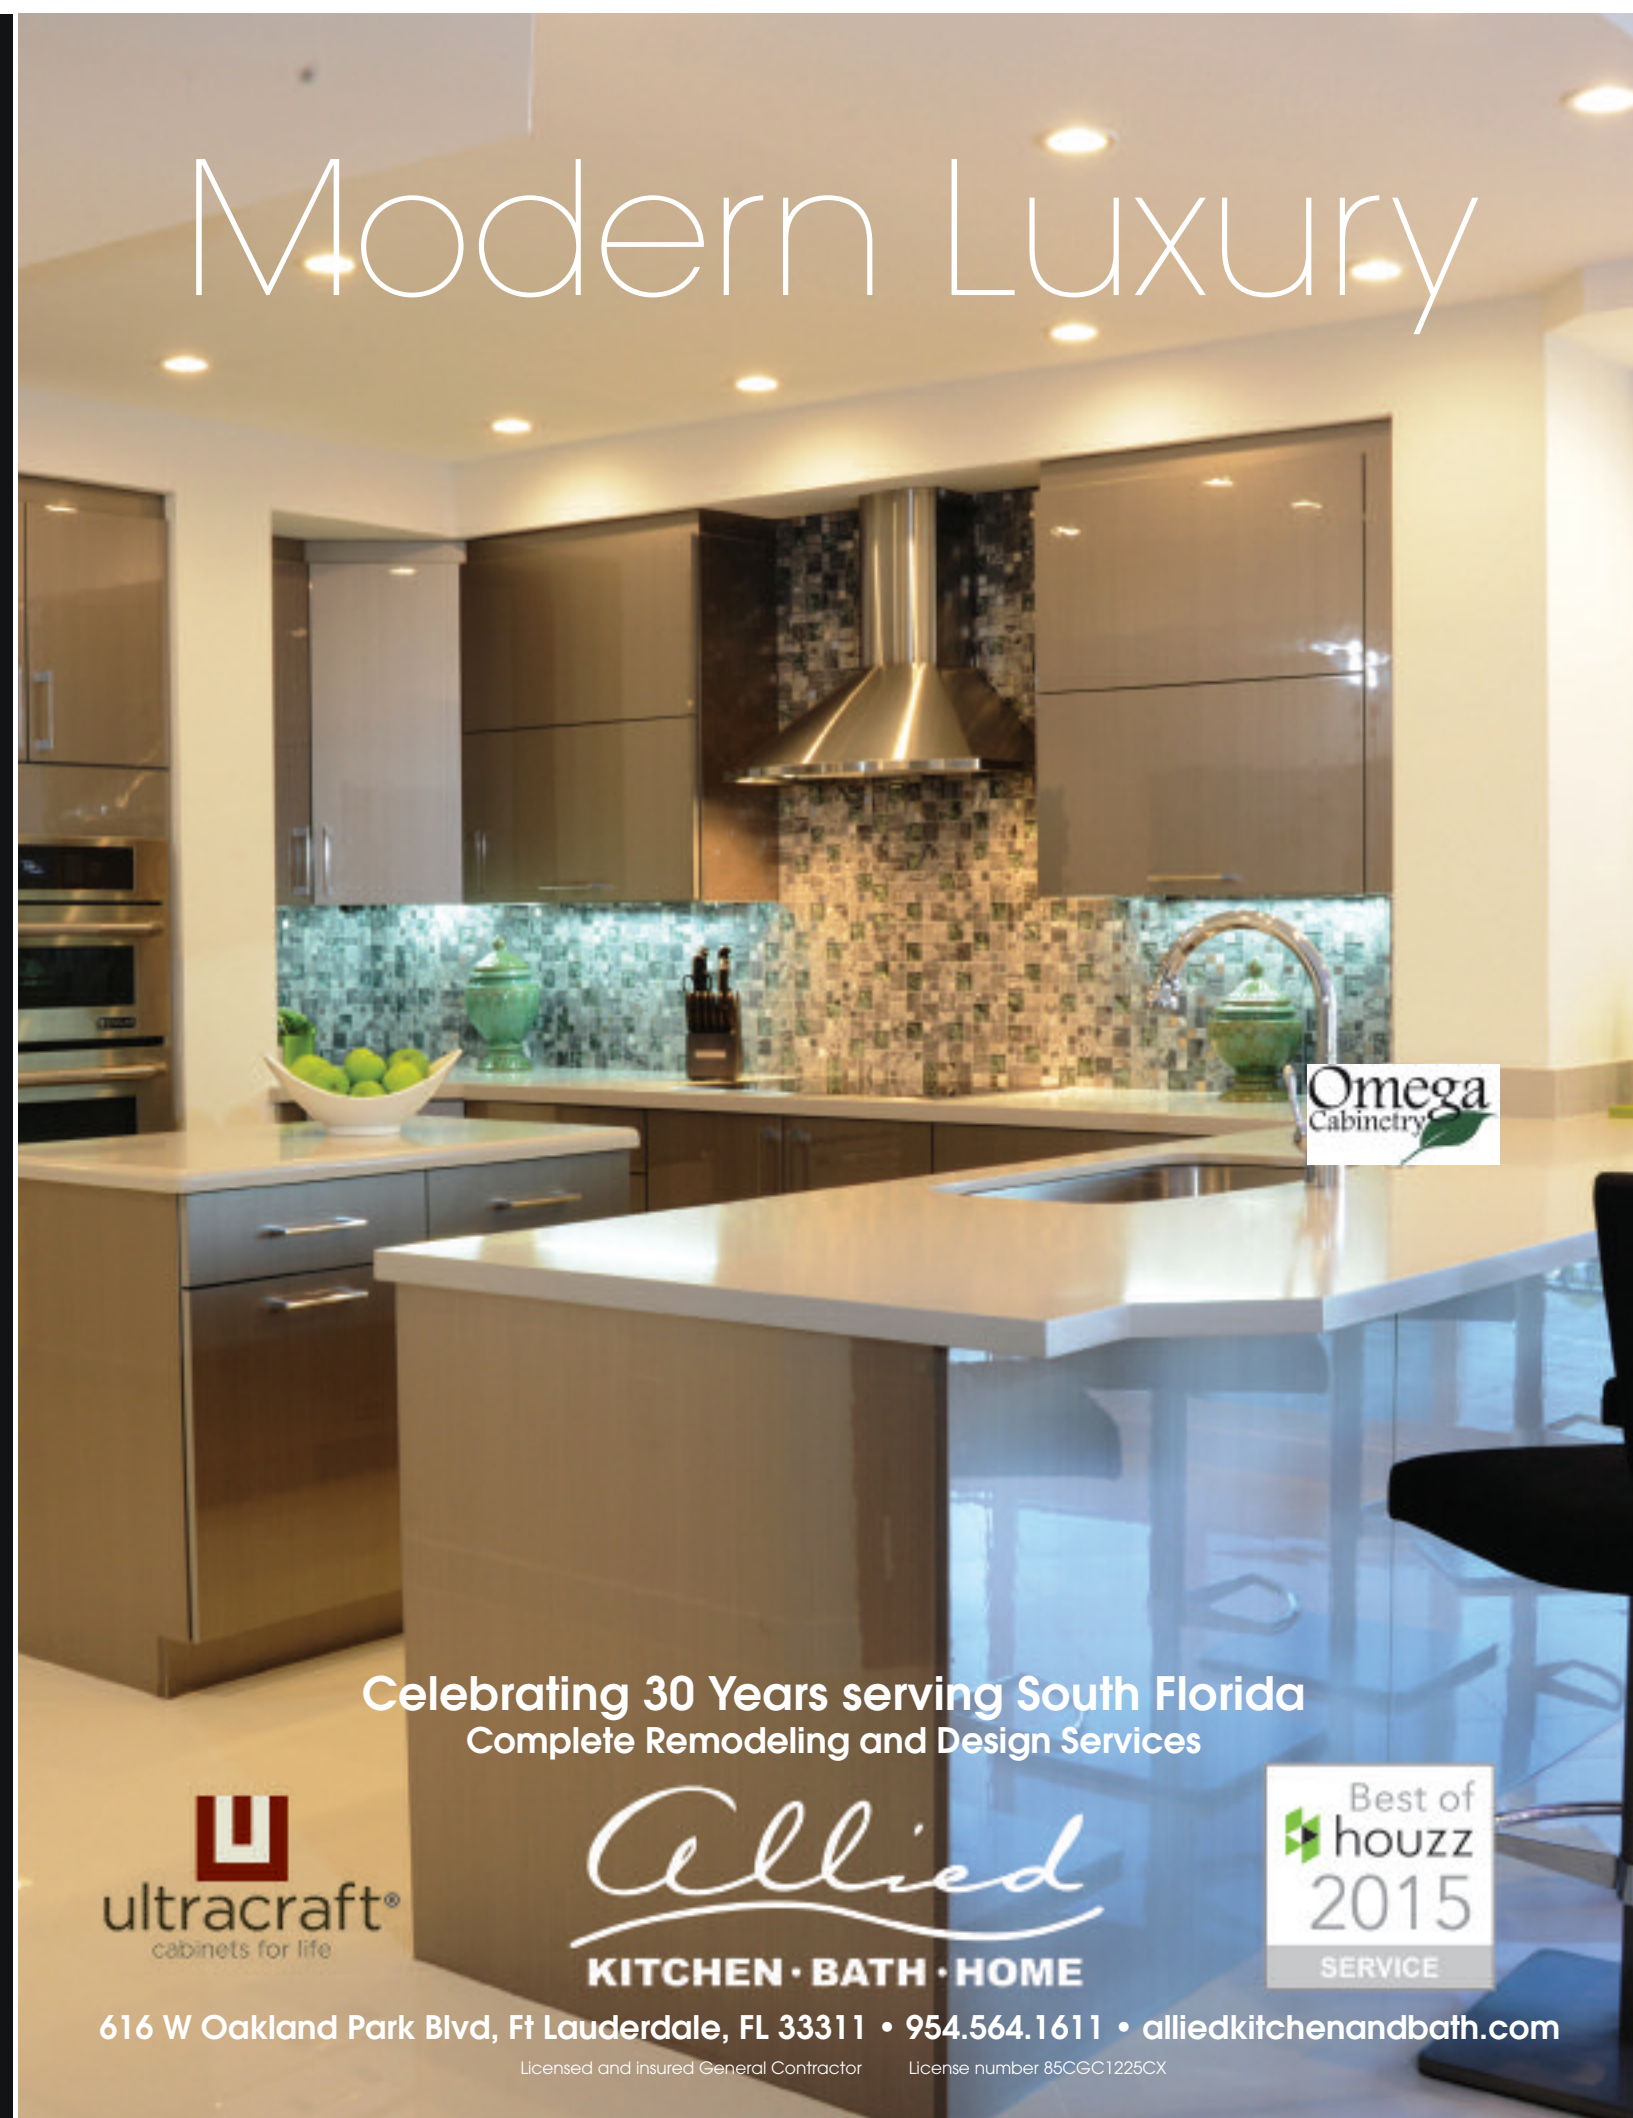

Celebrating 30 Years serving South Florida
Complete Remodeling and Design Services

Allied
KITCHEN • BATH • HOME

616 W Oakland Park Blvd, Ft Lauderdale, FL 33311 • 954.564.1611 • alliedkitchenandbath.com

Licensed and Insured General Contractor License number 85CGC1225CX