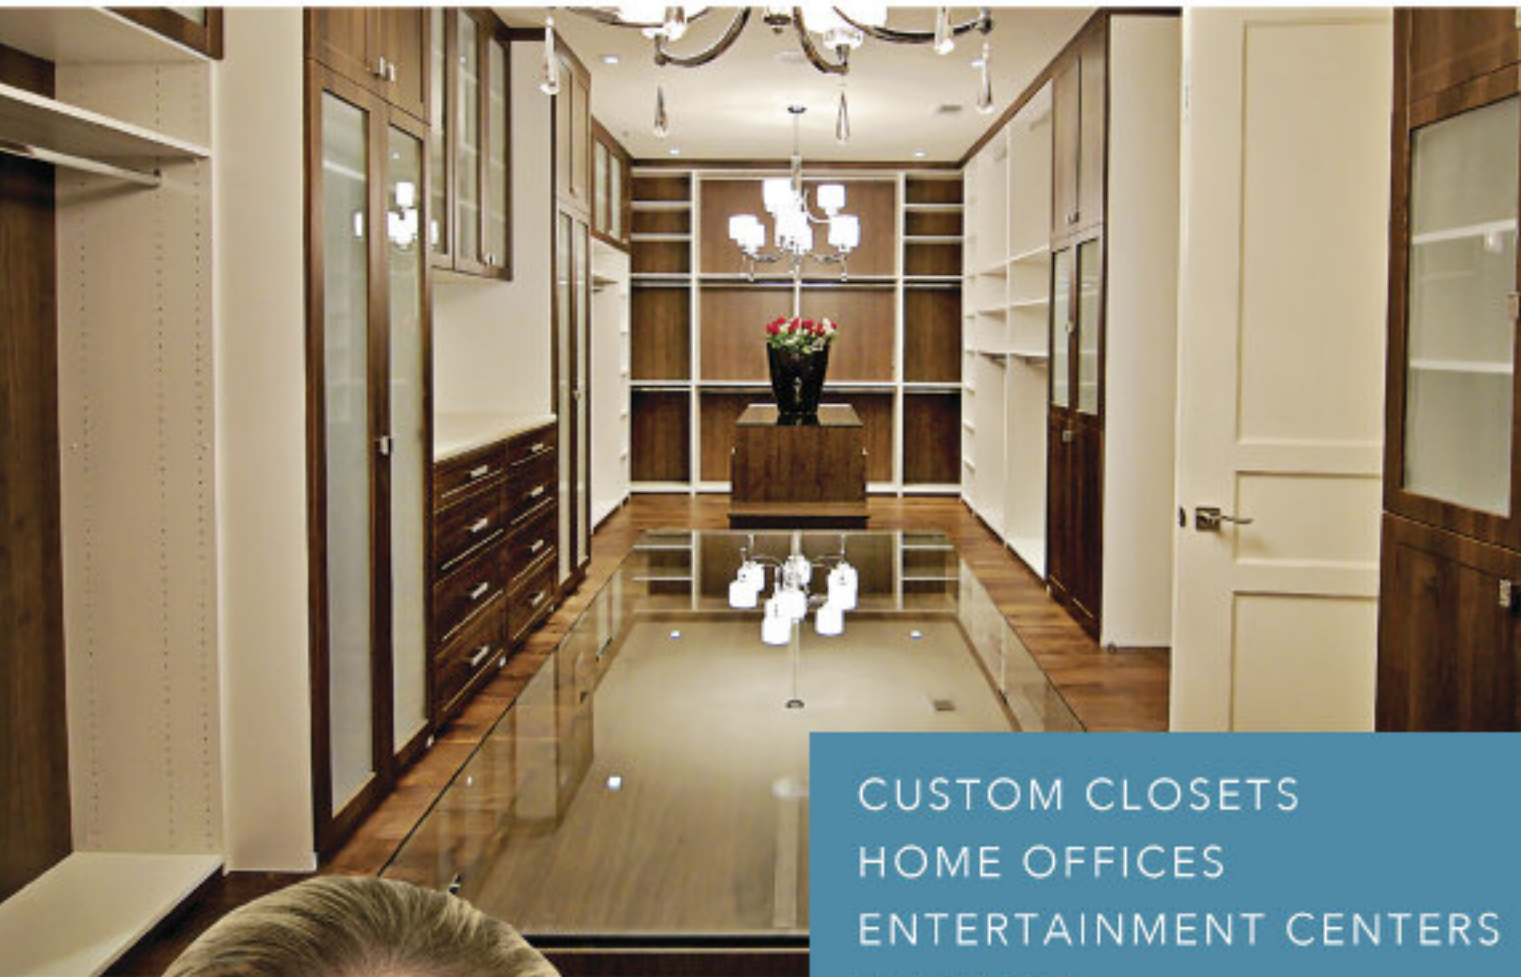

954.727.5759 • www.eiconsignment.com

happy wife ♥ happy life

CUSTOM CLOSETS
HOME OFFICES
ENTERTAINMENT CENTERS
PANTRIES
GARAGE SYSTEMS & MORE

THE **ACCENT** GROUP INC.

Family Owned & Operated Since 1988

Visit our New Showroom