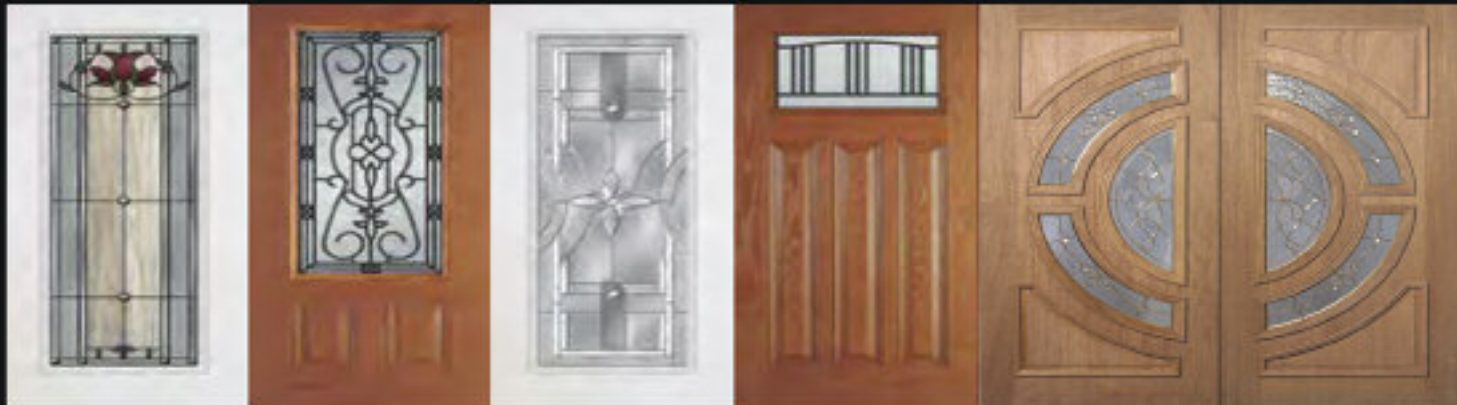

Hurricane Impact Doors - Buy Direct!

Interior & Exterior

• Miami-Dade & State of Florida HVHZ Approved Doors • Hurricane Impact
Glass Doors • Hurricane Impact Windows • Commercial Fire Rated Steel Doors & Frames • French Doors • Bi-Fold and Pocket
Doors • Locks & Hardware • Custom-Designed Units • Residential Steel, fiberglass & Wood Doors • Pre-Hung Doors & Mouldings

THE DOOR FACTORY
SINCE 1973

Monday - Friday: 8:00am - 5:00pm
Saturday: 9:00am - 12:00pm
Licensed & Insured - Lic. CC#02-10499-FC

990 NW 36th Street, Ft. Lauderdale, FL 33309

954.564.2834
thedoortfactory@aol.com

WWW.THEDOORFACTORYFL.COM

ANTONINI
MODERN LIVING