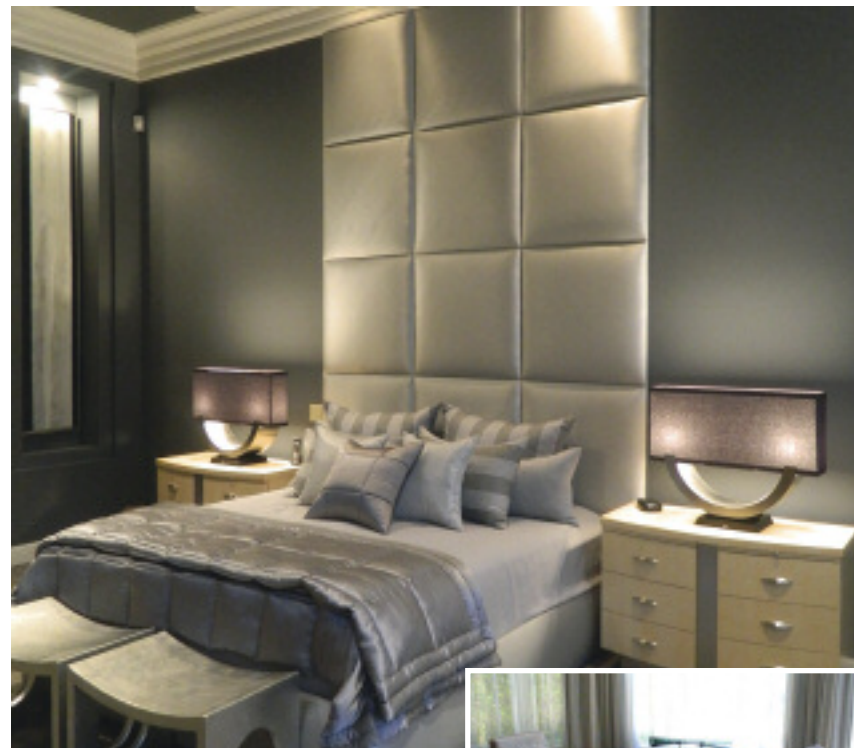

This opulent bedroom features a custom upholstered floor to ceiling wall behind a bed to create a dramatic headboard. Upholstered panels in the same leather create a sleek finished look, to house the box spring. The geometric square design element in the headboard is repeated in the geometric pattern of the wall to wall broadloom, and again in the drapery casement panels. The foot of the bed is accented with two signature silver leaf benches, featuring geometric circular openings creating an open contemporary design.

Sheri Kesten is known for her sophisticated sleek environments. Her signature look is often reflected with monochromatic colors, creating a soothing yet inviting atmosphere. She has over 25 years of experience, and has the innate ability to interpret her clients' design objectives and incorporate their lifestyle with her creative and unique ideas. Her impeccable taste and styling is manifested in her design concepts, and readily recognizable in the industry.

DESIGN Sheri Kesten,
SKD (Sheri Kesten Design)
Boca Raton, FL, 954.980.2555
PHOTOGRAPHY Valeria Kidd