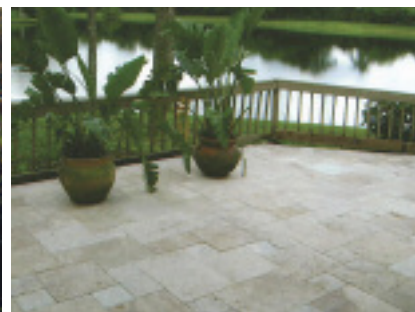

1.800.677.BEDS (2337) • www.murphybedusa.com

Marstan Construction, Inc.

LICENSED & INSURED

Paving, Sealing &
So Much More!

- Travertine & Pavers for Driveways • Pool Decks & Patios
- Travertine & Paver Cleaning, Sealing & Paver Recoloring • Pool Renovations - Waterfalls • Diamond-Brite, River Rok & Pebble-Tec Pool Finishes • Euro-Roc/Euro-Tile Overlay Systems • Manufacturer Warranty • Outdoor Kitchens
- Pergolas & Trellises • Indoor Marble & Travertine