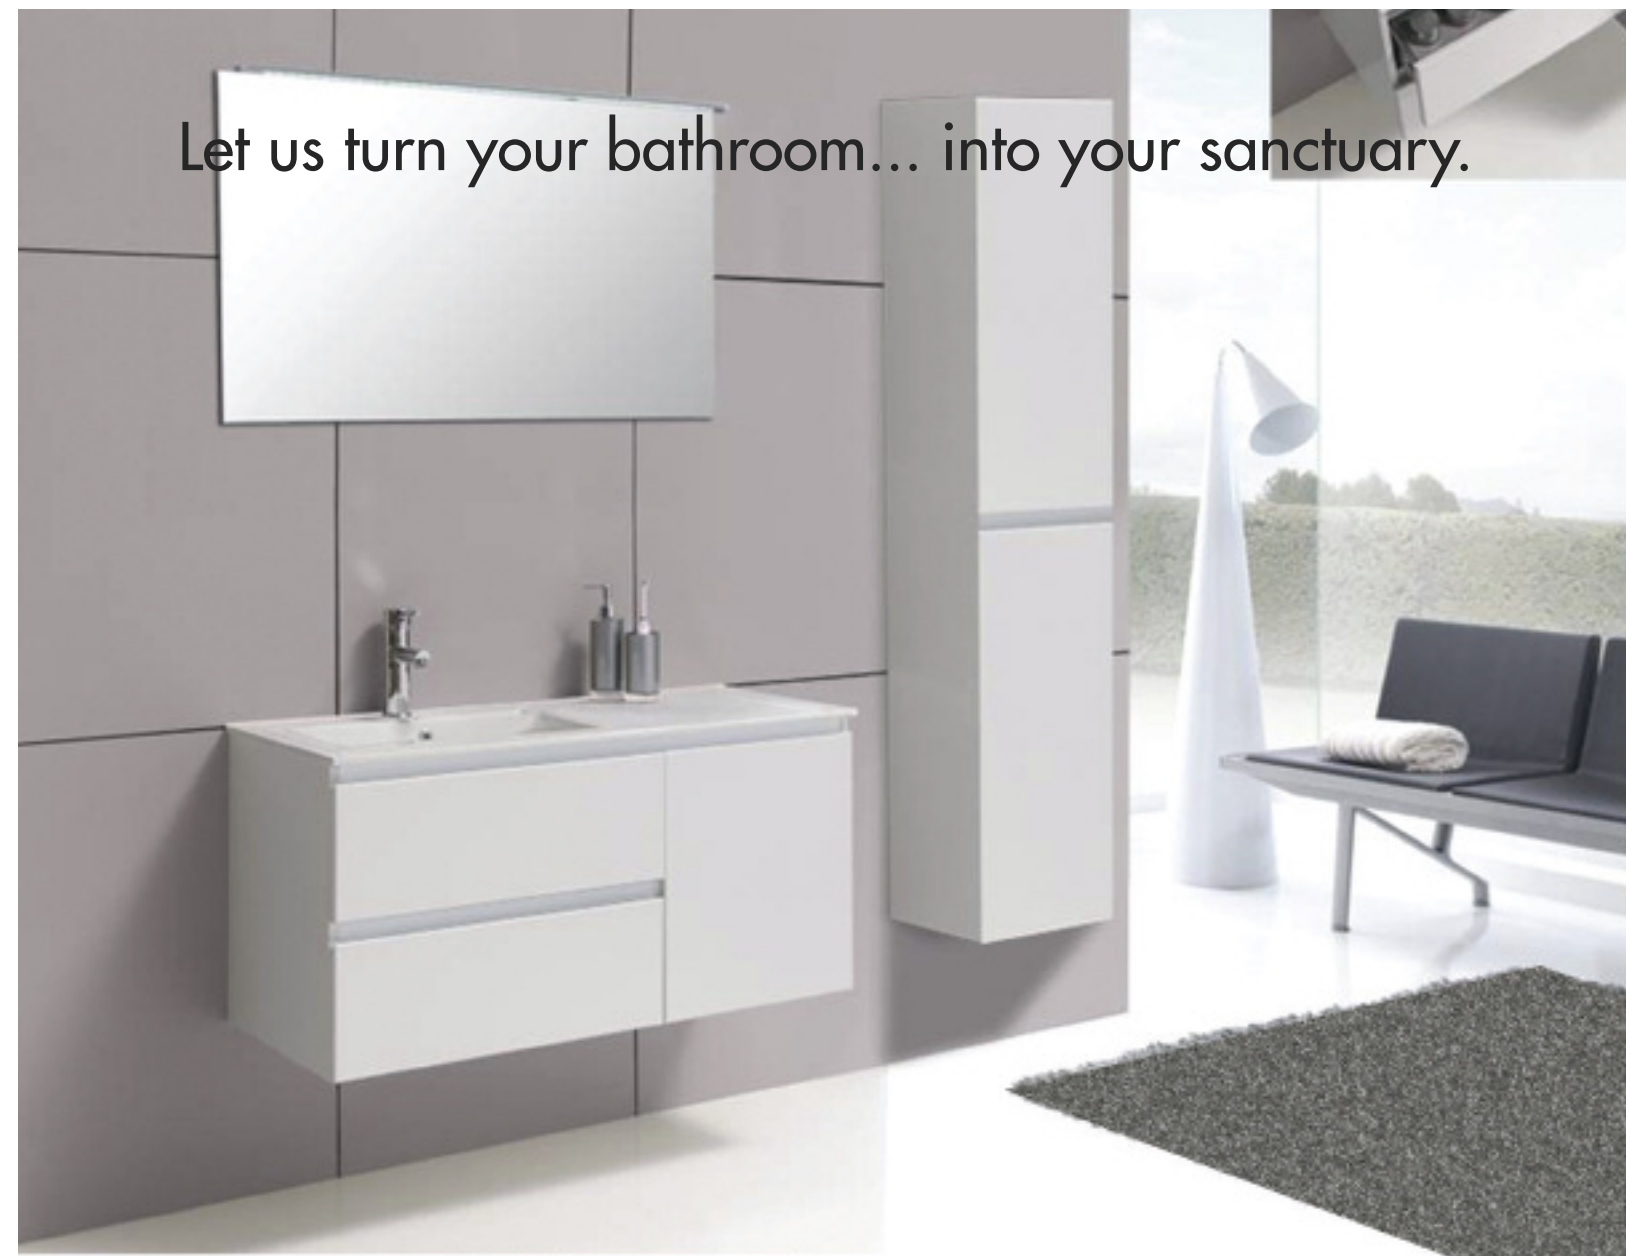

The simplicity of the tailored linen platform bed is simple and elegant. Minimally accessorized with monochromatic bedding in three different textures of silk is luxuriously chic. Bedside lamps are hand made glass with the signature dragonfly motif, and once again the shades are done in a hue of the off white silk. The painting above the bed is a sharp abstract compliment to the monochromatic colorization and styling.

A sitting area (not shown) in this bedroom consists of two very comfortable HIS and HER chaise lounges. They are positioned on a wool and silk area rug, atop the marble floor and face an oversized wall mounted TV. Lounges are upholstered in a cushy chenille, and framed in the same raw silk fabric used as seen on the Duvet cover. These two lounges are the perfect finishing touch for R&R in the master bedroom.

Let us turn your bathroom... into your sanctuary.