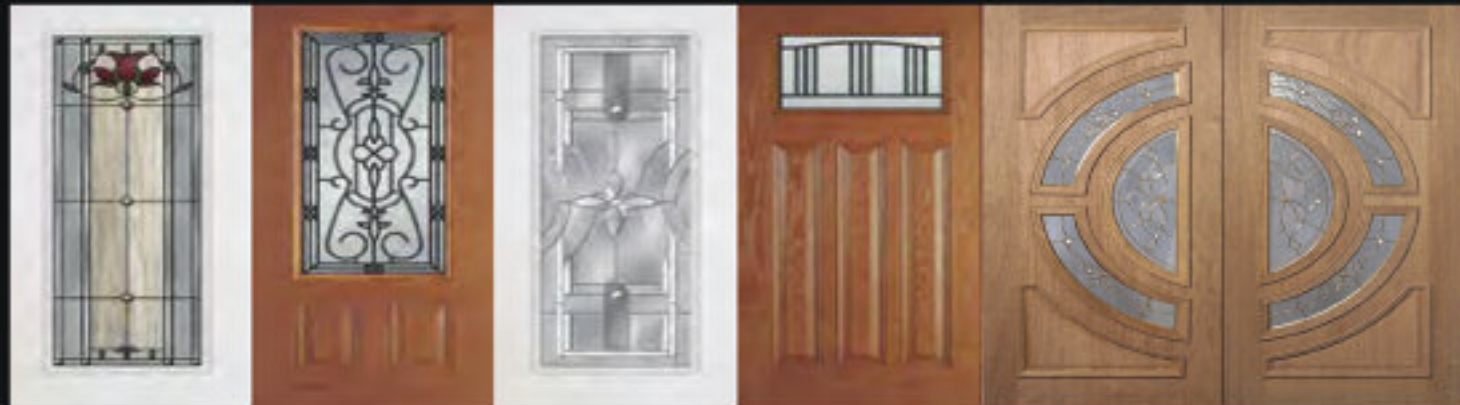

THE DOOR FACTORY
SINCE 1973

Monday - Friday: 8:00am - 5:00pm
Saturday: 9:00am - 12:00pm

990 NW 36th Street, Ft. Lauderdale, FL 33309

954.564.2834

Licensed & Insured - Lic. CC#02-10499-FC

thedoortfactory@aol.com

WWW.THEDOORFACTORYFL.COM