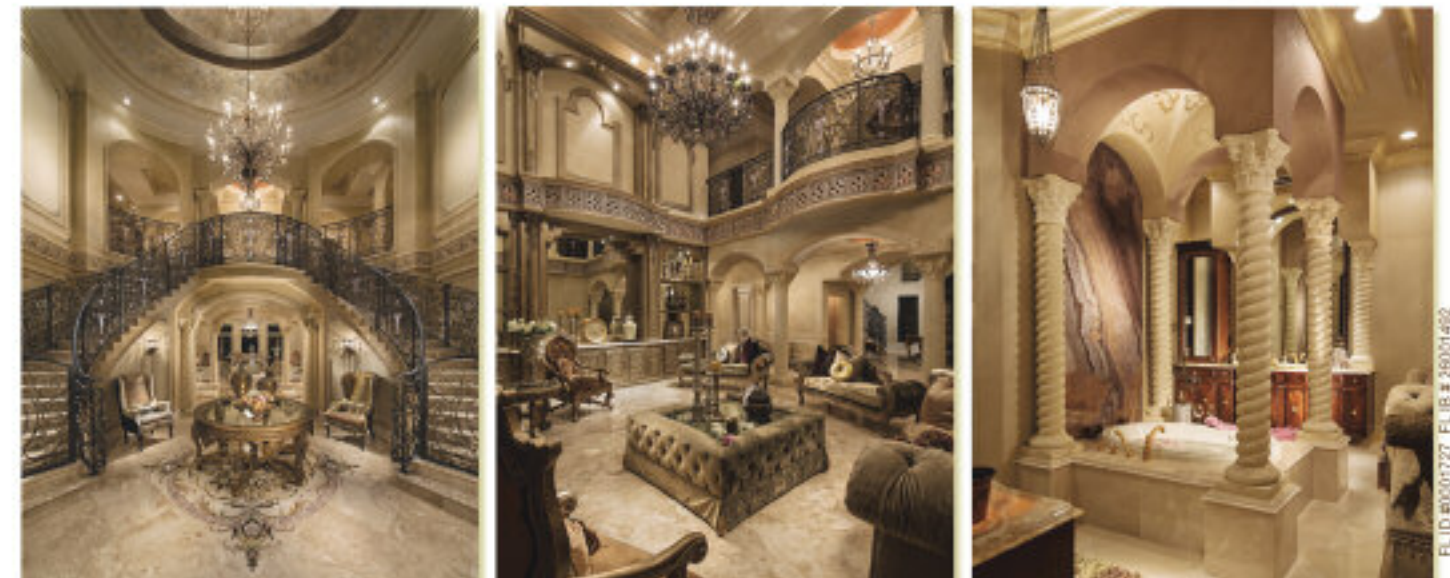

FL ID #0001727 FL IB # 26001492