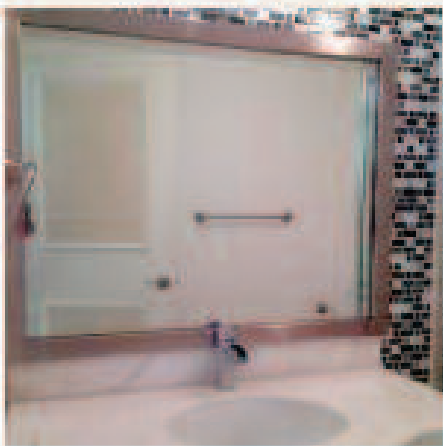

We frame your existing bathroom mirrors

Hundreds of custom frame designs to choose from

Fast and clean installation | FREE IN HOME ESTIMATES

WWW.FRAMESFORMIRRORS.COM

E-MAIL : info@framesformirrors.com

PH: 954-275-7244