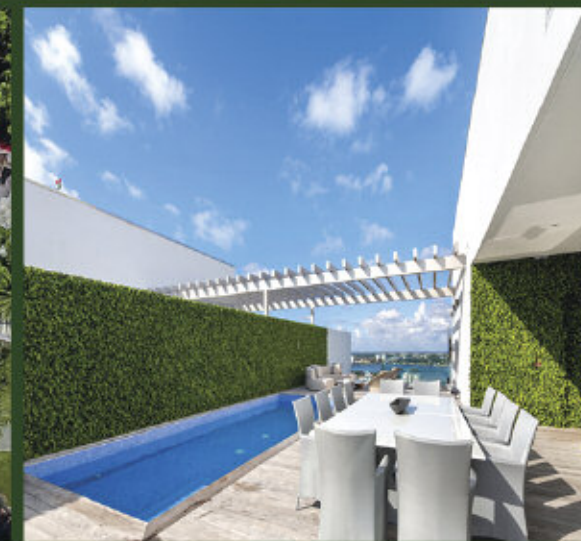

LUXE OUTDOOR LIVING Pompano Beach

Located in Pompano Beach, Luxe Outdoor Living is your one-stop-shop for your backyard needs from gorgeous patio furniture, hot tubs and spas, to outdoor grill islands.

We deliver in the tri-county region in South Florida.

2201 W Atlantic Blvd, Pompano Beach,
754-242-9120

www.luxeoutdoorliving.com