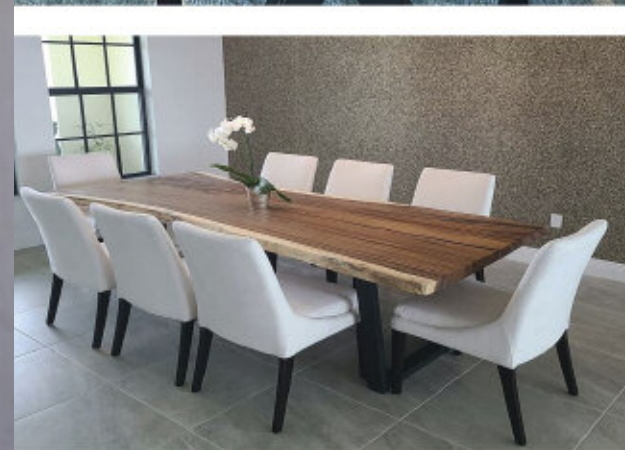

DECORATIVE CEILING TILES

from plain to beautiful in hours

Now offering FAUX WOOD BEAMS
in custom sizes, colors, and textures!

www.decorativeceilingtiles.net | 866.297.0380

2036 NW 55th Ave., Margate, FL 33063

**FREE SAMPLES
OF FINISHES &
TEXTURES**

HANDCRAFTED FURNITURE...FROM NATURE!

NEW LOCATION!

5610 NW 12th Ave. Suite #211, Fort Lauderdale

HOURS: Tues - Sat • 10am - 5pm

954-716-2348

www.liveedgeslabsofftlauderdale.com

LIVE EDGE SLABS, LLC