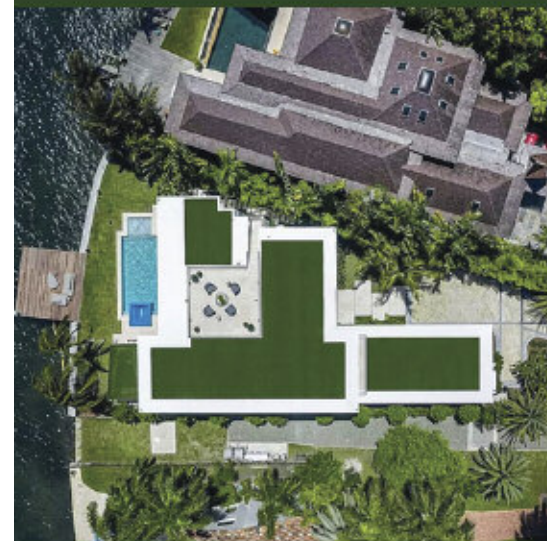

LUXE OUTDOOR LIVING Pompano Beach

Located in Pompano Beach, Luxe Outdoor Living is your one-stop-shop for your backyard needs from gorgeous patio furniture, hot tubs and spas, to outdoor grill islands.

We deliver in the tri-county region in South Florida.

2201 W Atlantic Blvd, Pompano Beach,
754-242-9120

www.luxeoutdoorliving.com